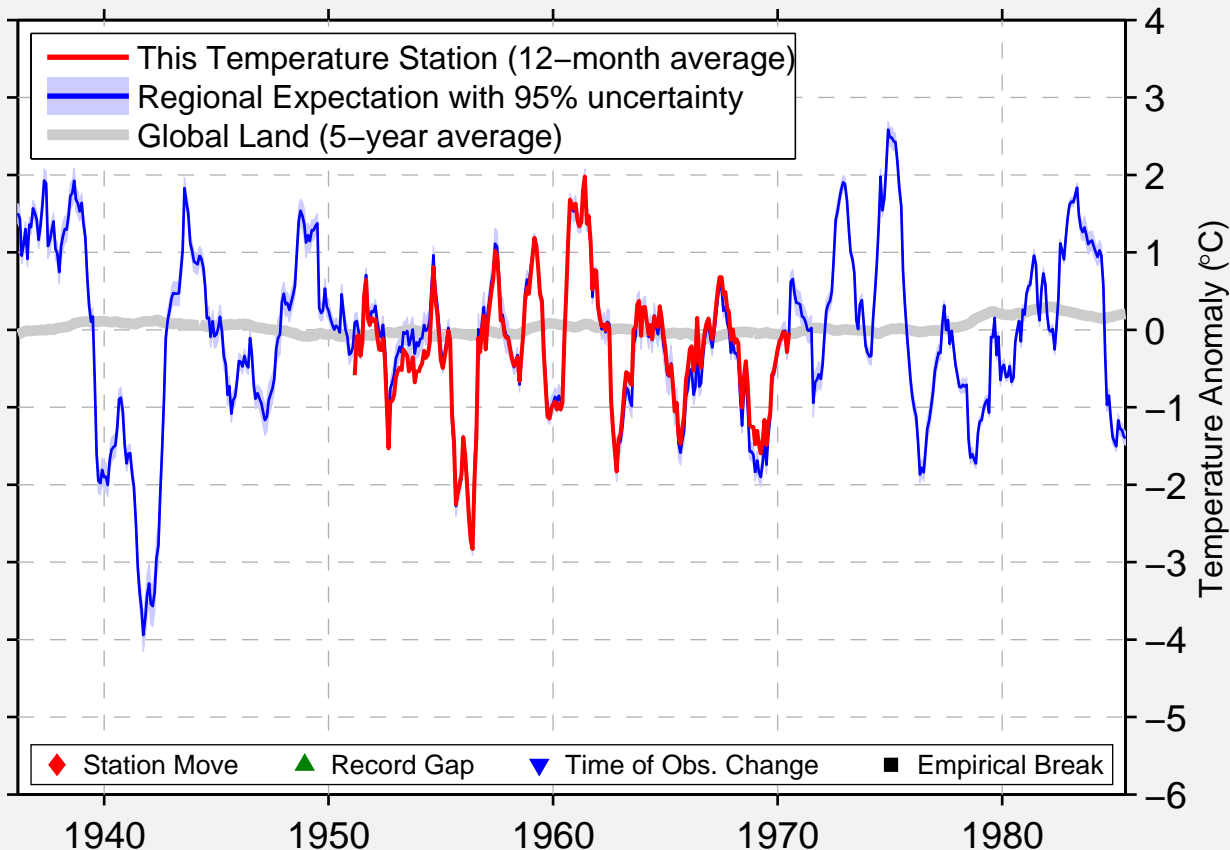

# VALDAJ U.S.S.R.

57.967 N, 33.233 E (Russia)

Data Quality Controlled and Aligned at Breakpoints

Berkeley Earth