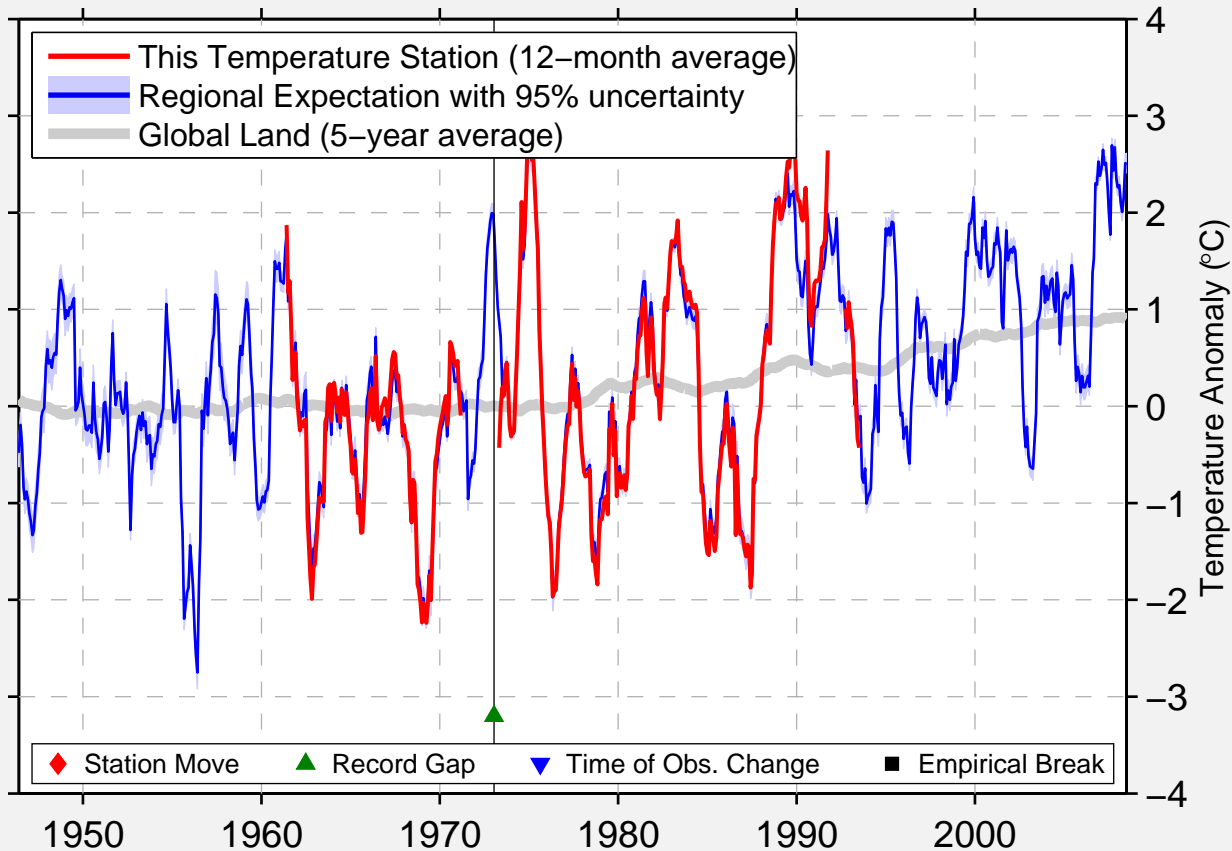

BEZECK

57.800 N, 36.700 E (Russia)

Data Quality Controlled and Aligned at Breakpoints

Berkeley Earth