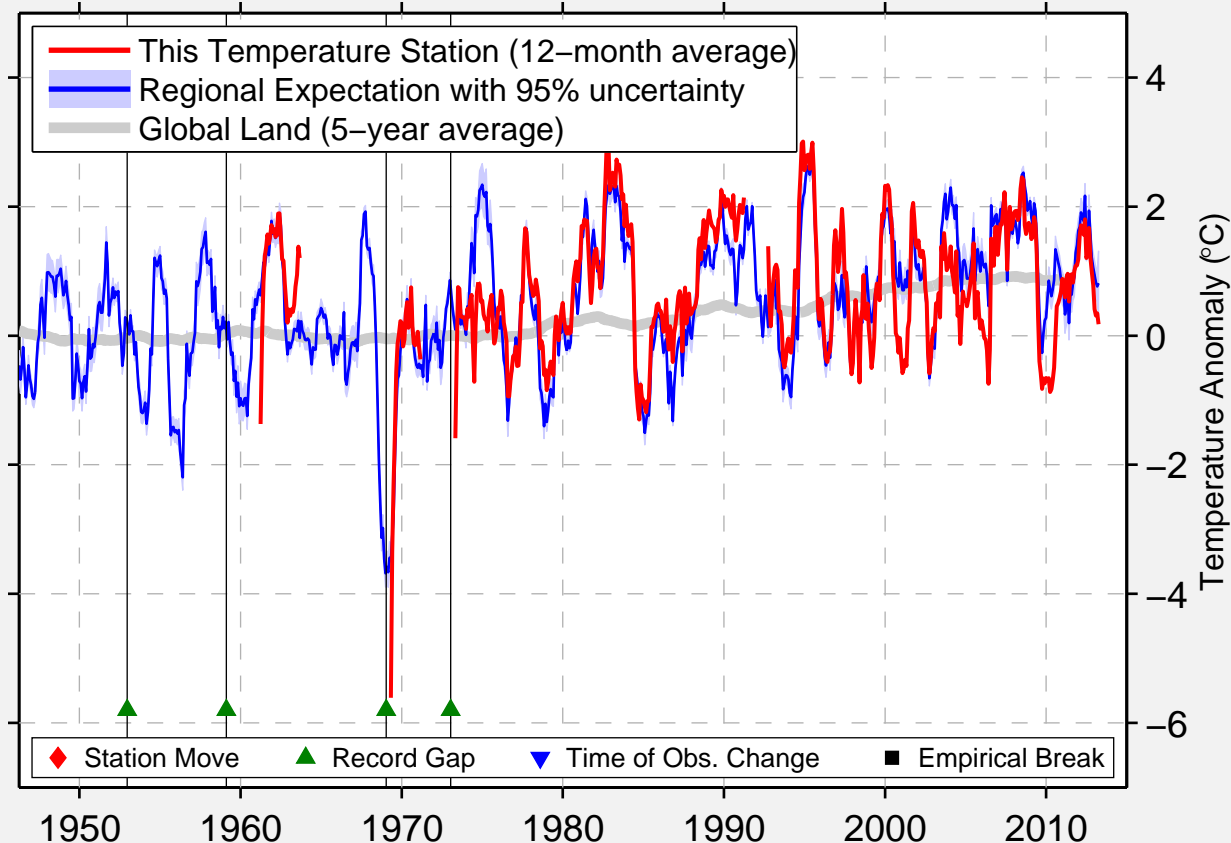

UST-ISISM

57.717 N, 57.683 E (Russia)

Data Quality Controlled and Aligned at Breakpoints

Berkeley Earth