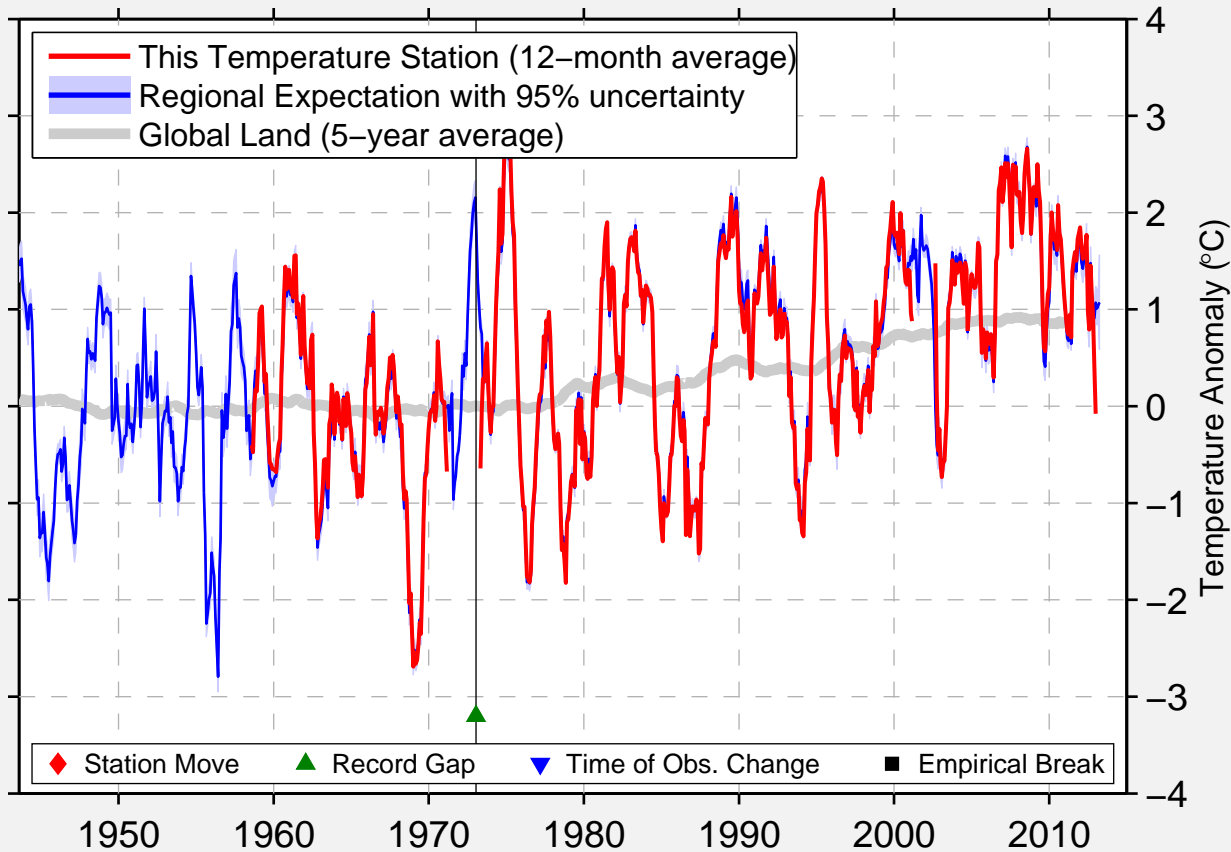

JUR'EVEC

57.333 N, 43.117 E (Russia)

Data Quality Controlled and Aligned at Breakpoints

Berkeley Earth