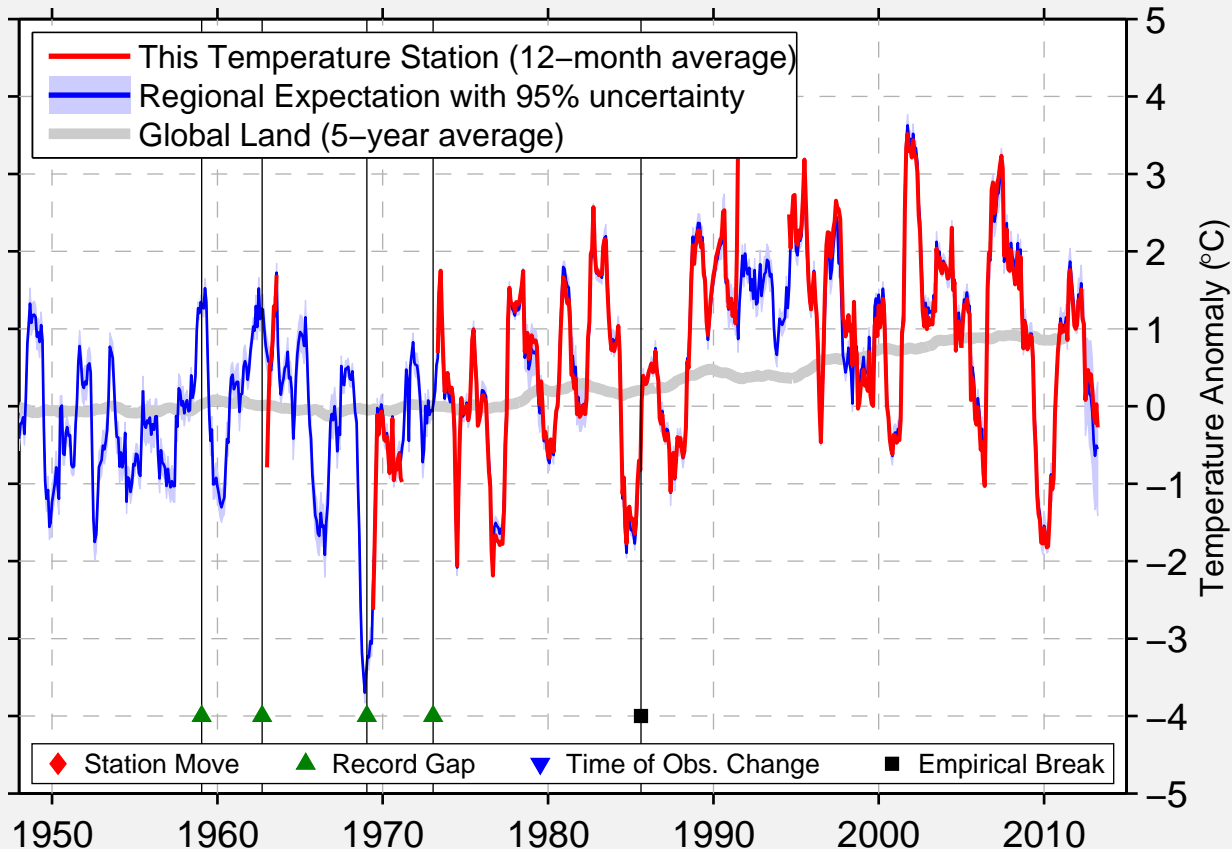

BOLSHAJA MURTA

56.900 N, 93.133 E (Russia)

Data Quality Controlled and Aligned at Breakpoints

Berkeley Earth