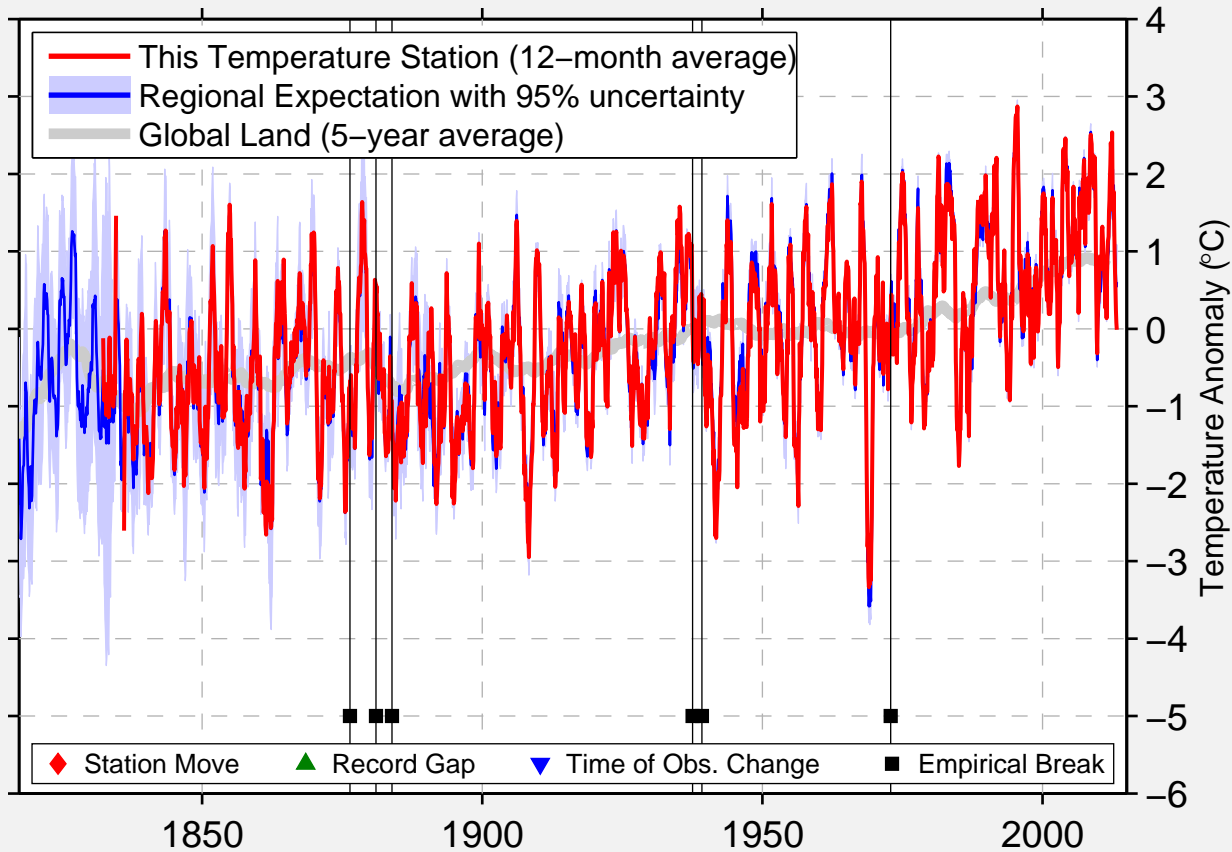

SVERDLOVSK USSR

56.833 N, 60.633 E (Russia)

Data Quality Controlled and Aligned at Breakpoints

Berkeley Earth