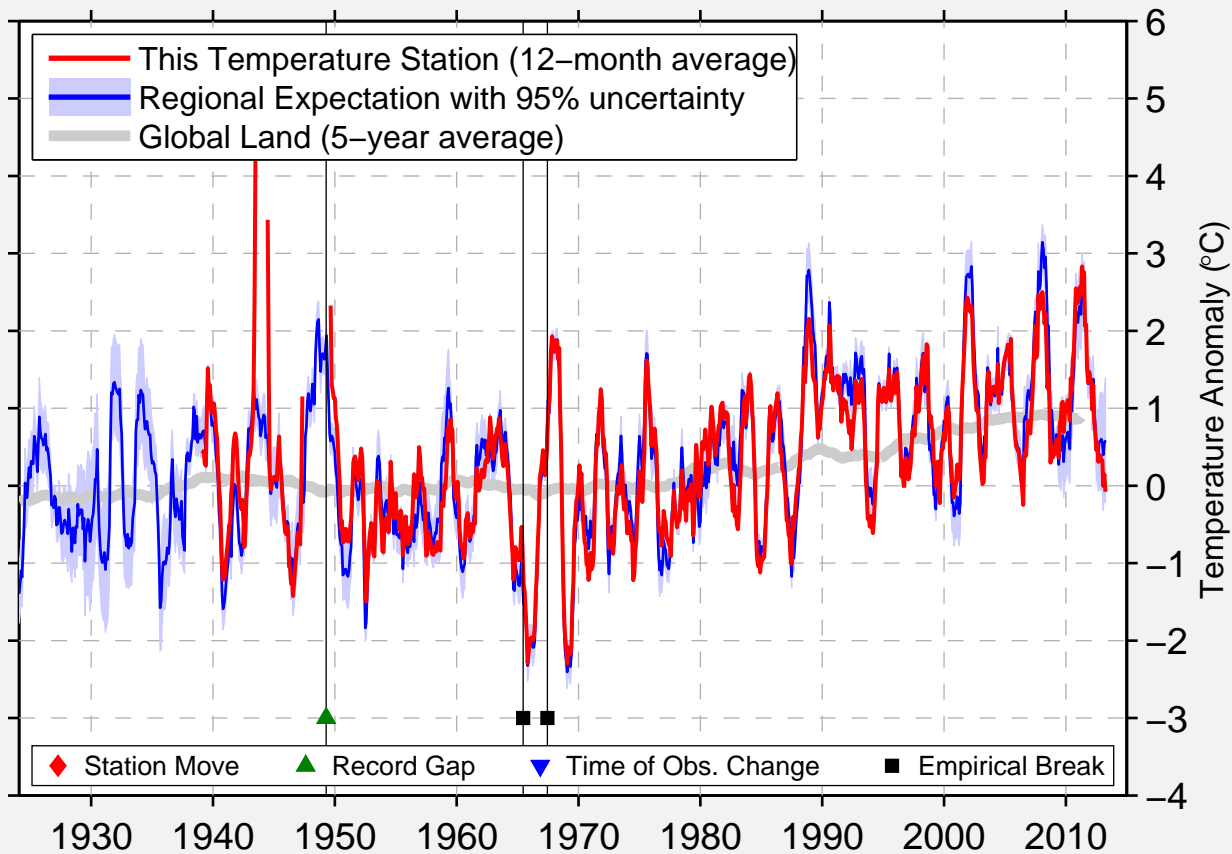

UST-NJUKZHA

56.583 N, 121.483 E (Russia)

Data Quality Controlled and Aligned at Breakpoints

Berkeley Earth