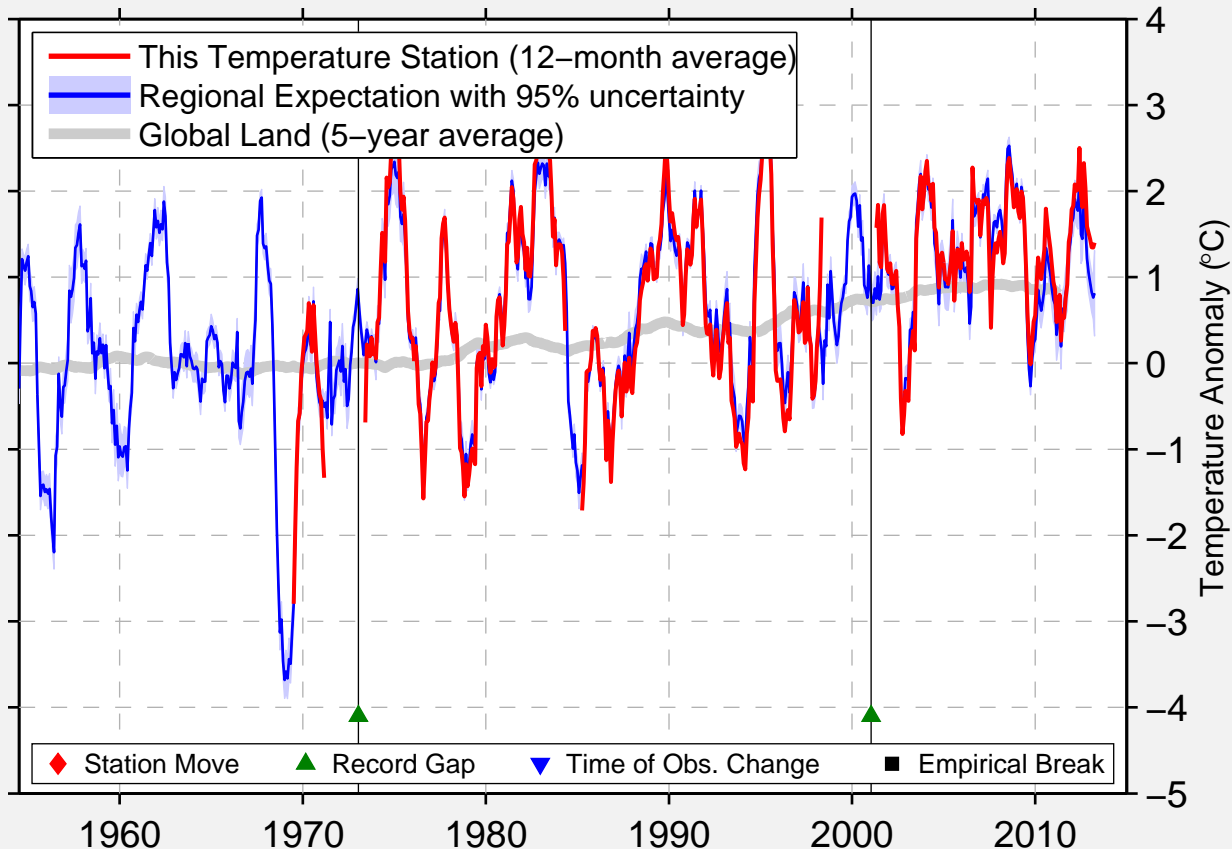

CERNUSKA

56.500 N, 56.133 E (Russia)

Data Quality Controlled and Aligned at Breakpoints

Berkeley Earth