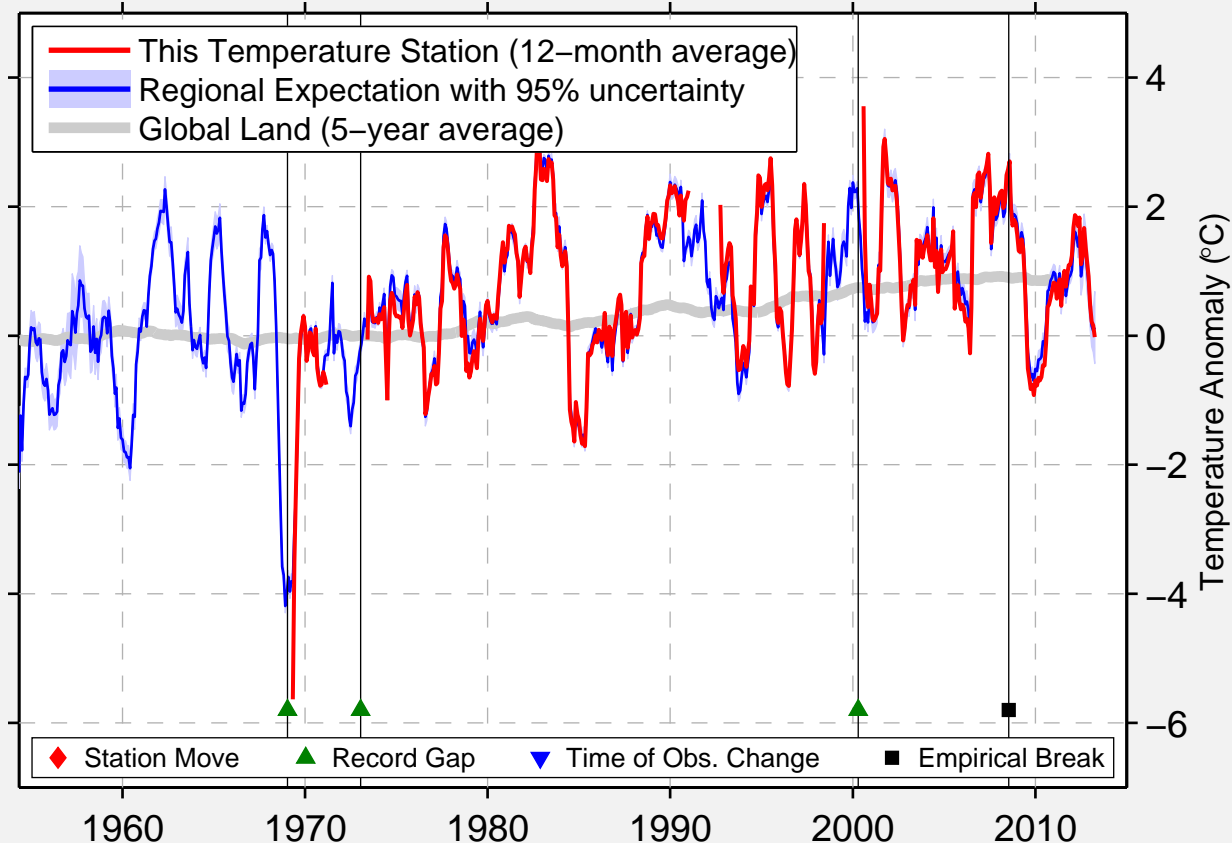

BOLSHERECHÉ

56.100 N, 74.633 E (Russia)

Data Quality Controlled and Aligned at Breakpoints

Berkeley Earth