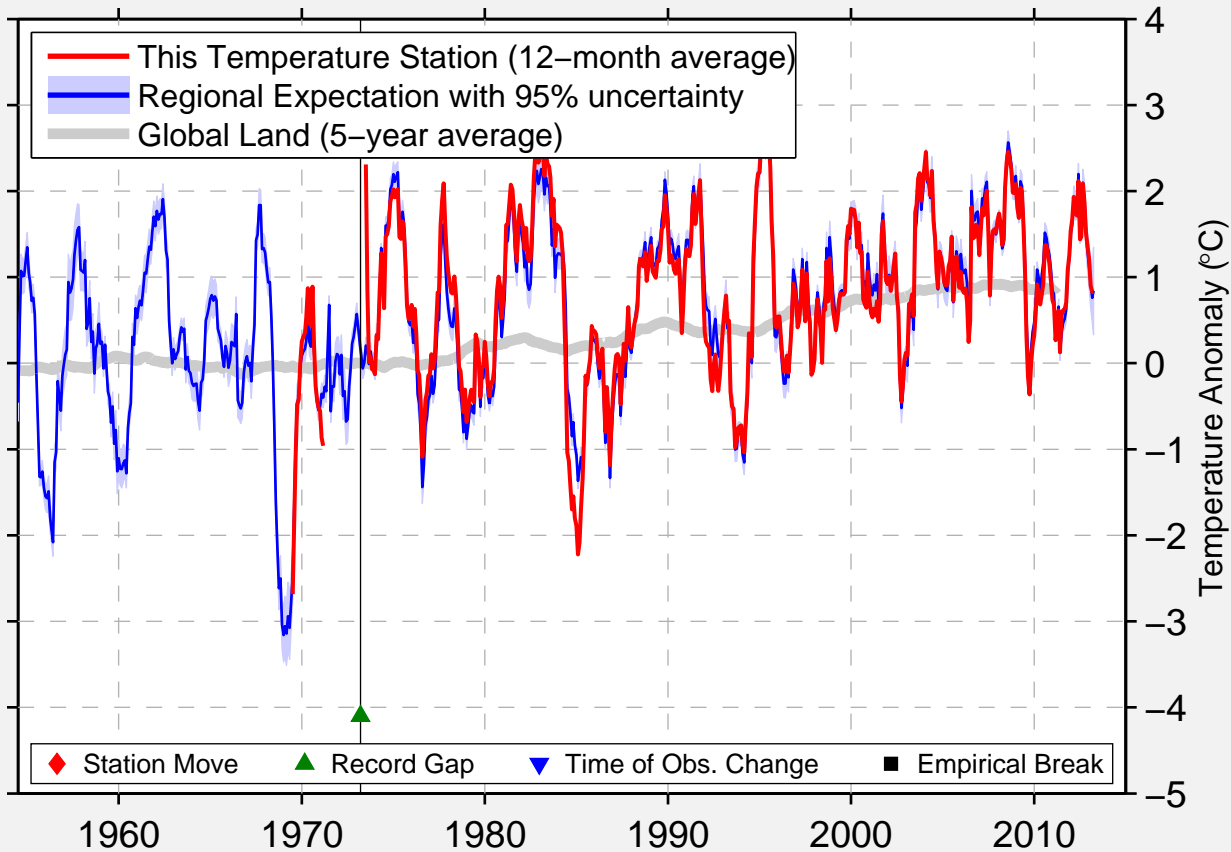

VERHNIJ UFALEJ

56.083 N, 60.300 E (Russia)

Data Quality Controlled and Aligned at Breakpoints

Berkeley Earth