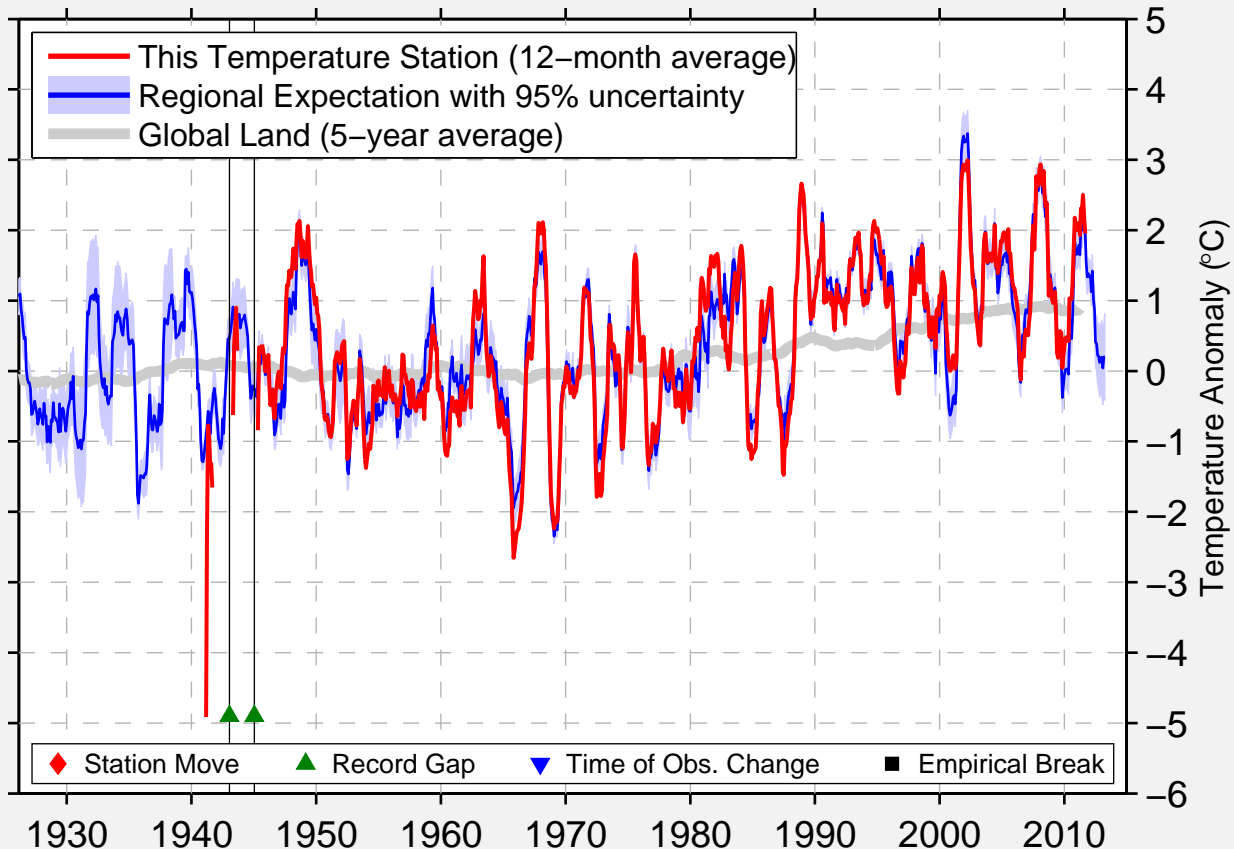

SREDNIJ KALAR

55.867 N, 117.367 E (Russia)

Data Quality Controlled and Aligned at Breakpoints

Berkeley Earth