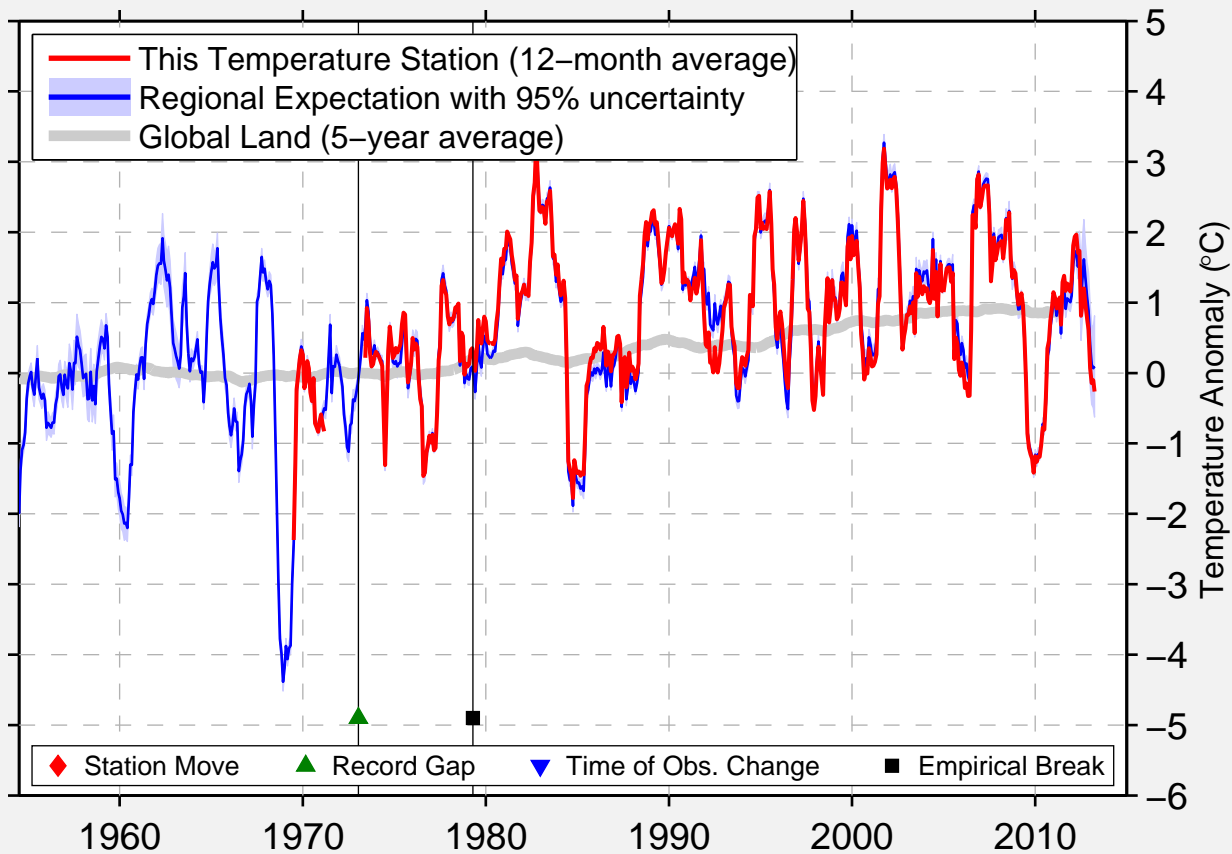

KRESCHENKA

55.855 N, 80.046 E (Russia)

Data Quality Controlled and Aligned at Breakpoints

Berkeley Earth