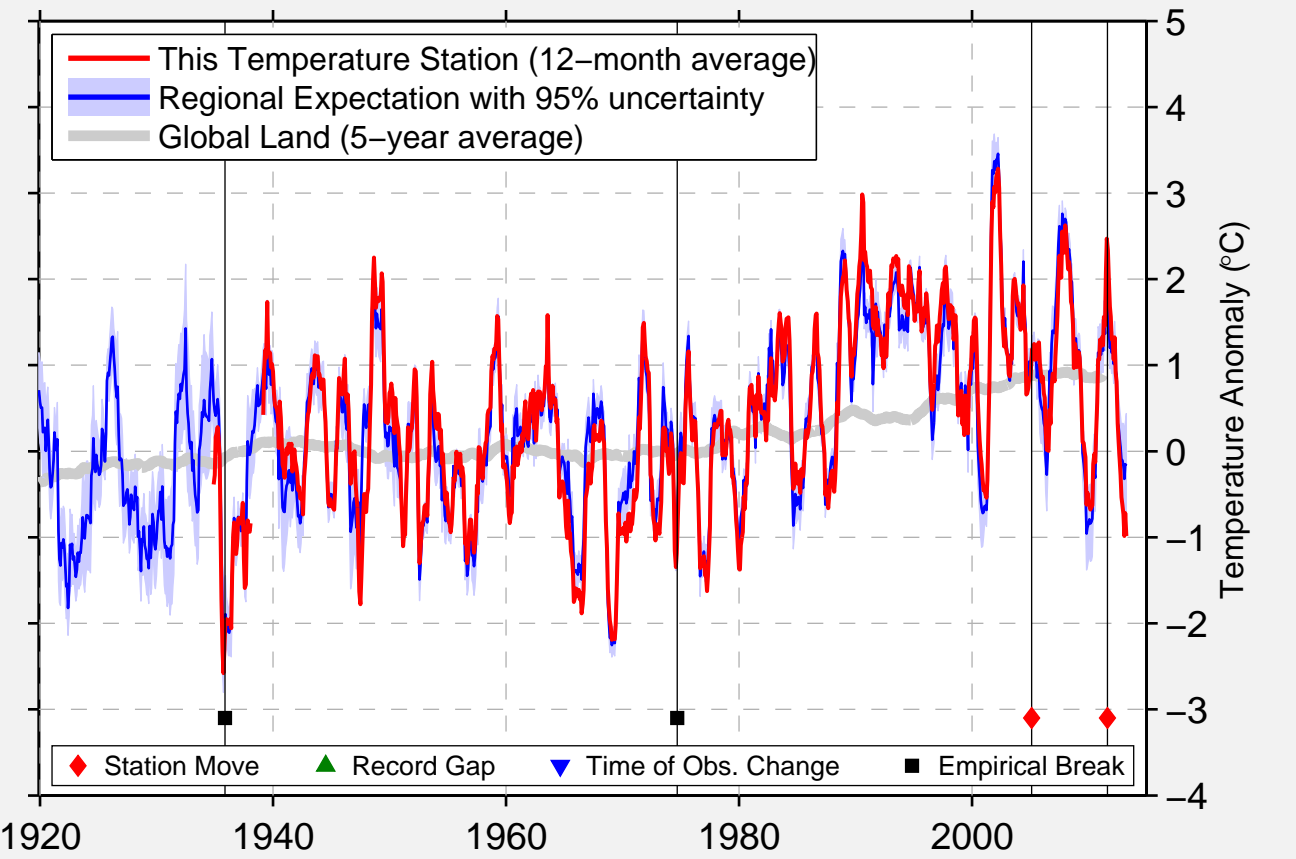

NIZHNEANGARSK

55.783 N, 109.565 E (Russia)

Data Quality Controlled and Aligned at Breakpoints

Berkeley Earth