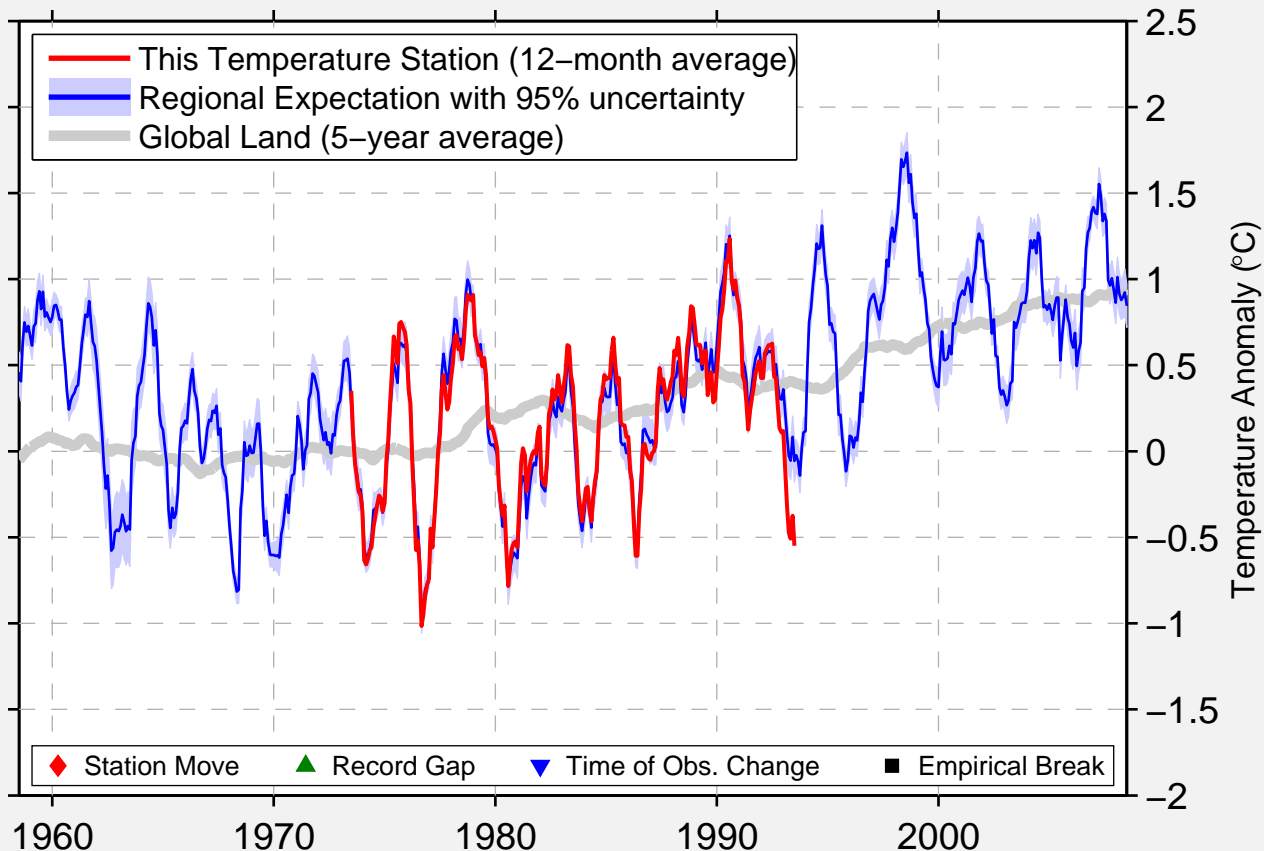

SONGSANP'O

33.380 N, 126.880 E (Korea, South)

Data Quality Controlled and Aligned at Breakpoints

Berkeley Earth