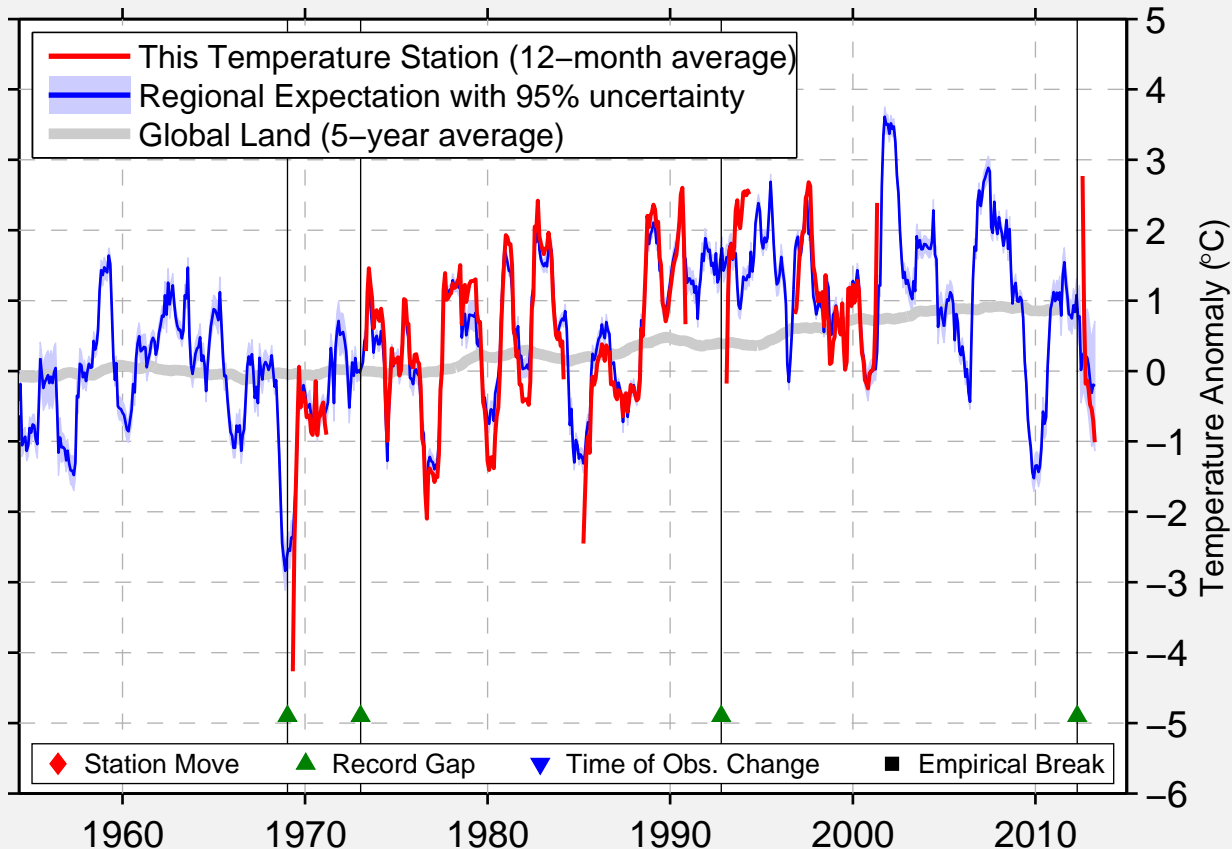

IRBEJSKOE

55.648 N, 95.482 E (Russia)

Data Quality Controlled and Aligned at Breakpoints

Berkeley Earth