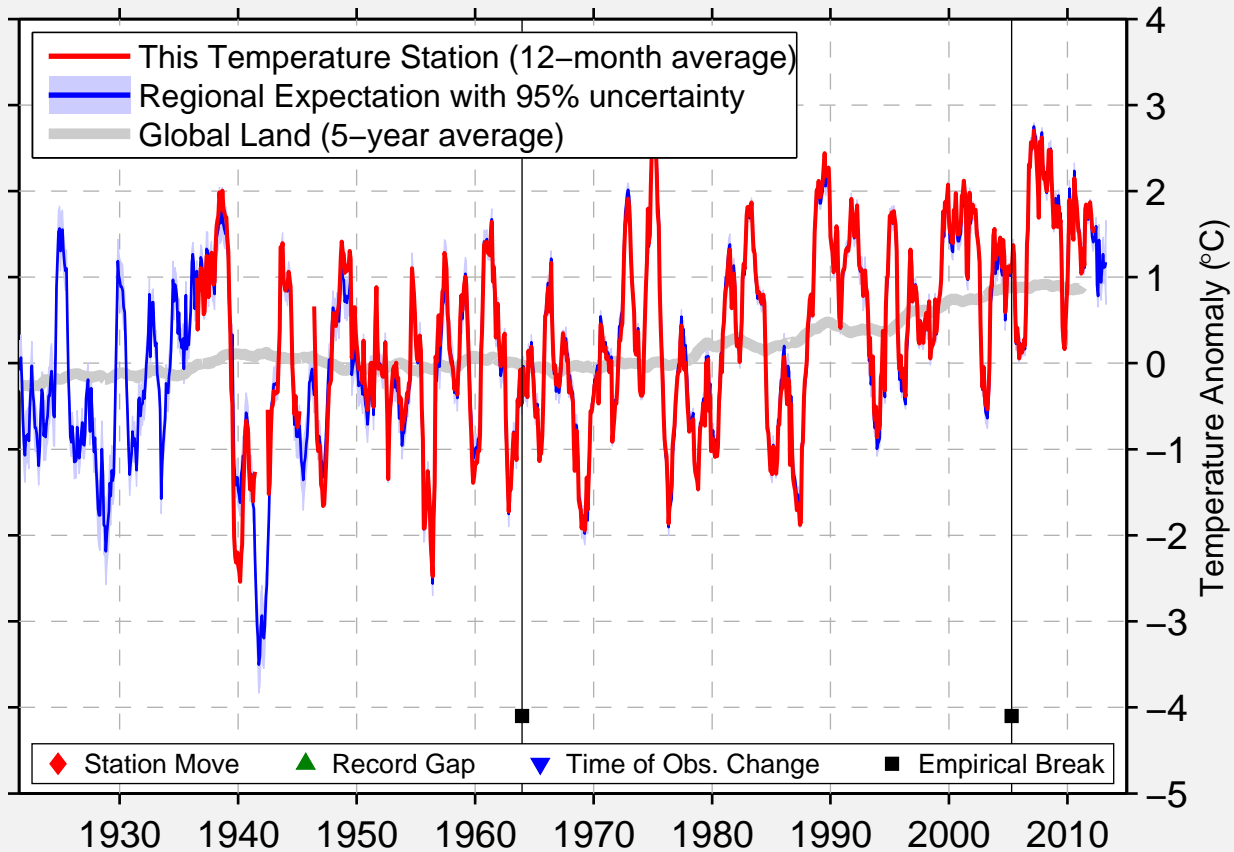

MOZAJSK

55.517 N, 36.000 E (Russia)

Data Quality Controlled and Aligned at Breakpoints

Berkeley Earth