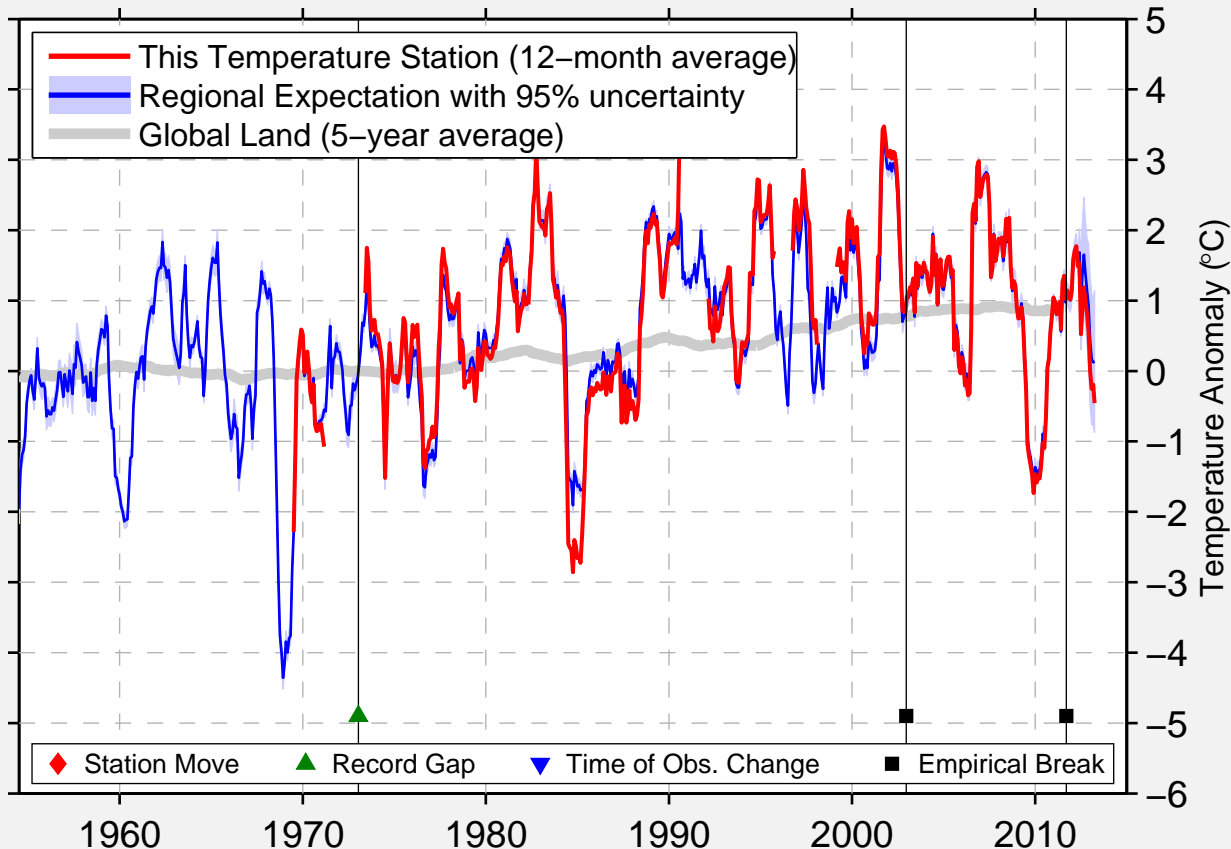

# KOLYVAN'

55.309 N, 82.746 E (Russia)

Data Quality Controlled and Aligned at Breakpoints

Berkeley Earth