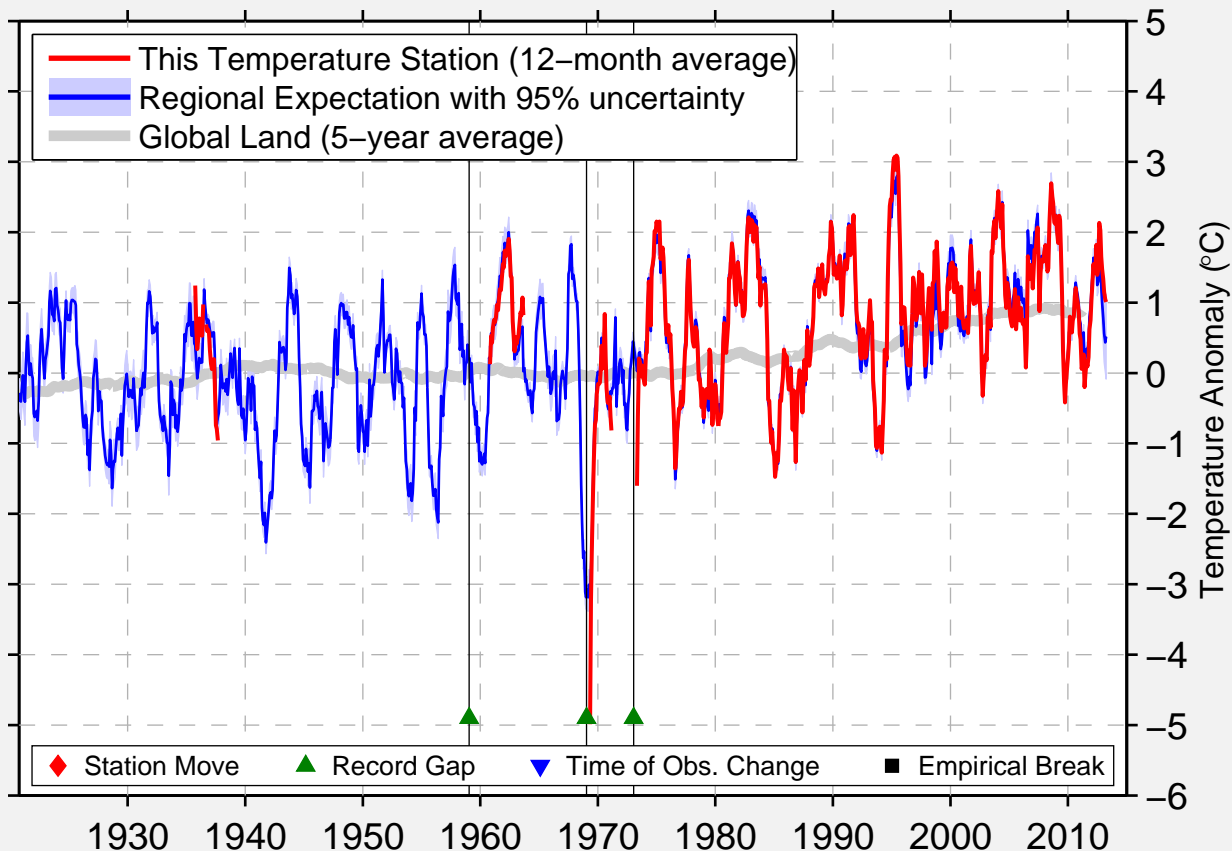

CHELJABINSK-BALANDI

55.300 N, 61.533 E (Russia)

Data Quality Controlled and Aligned at Breakpoints

Berkeley Earth