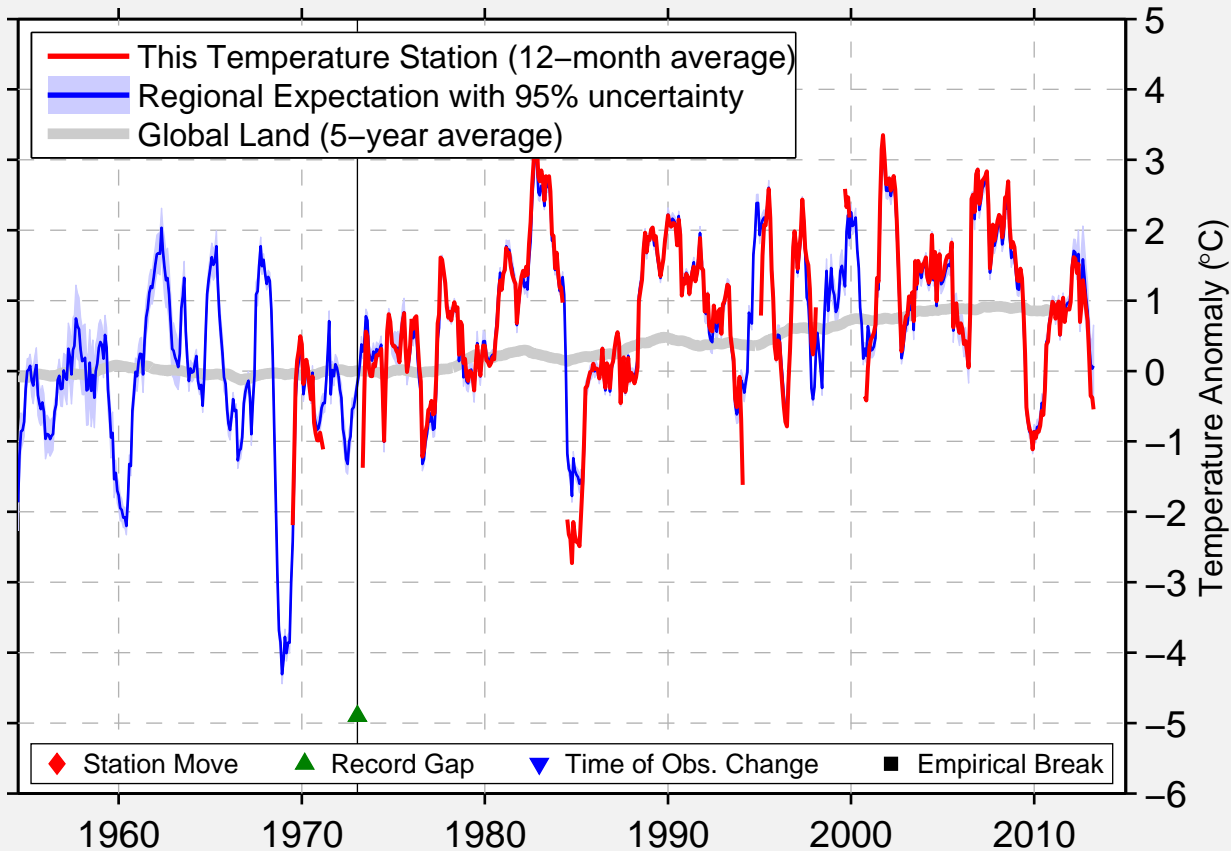

# CHANY

55.299 N, 76.677 E (Russia)

Data Quality Controlled and Aligned at Breakpoints

Berkeley Earth