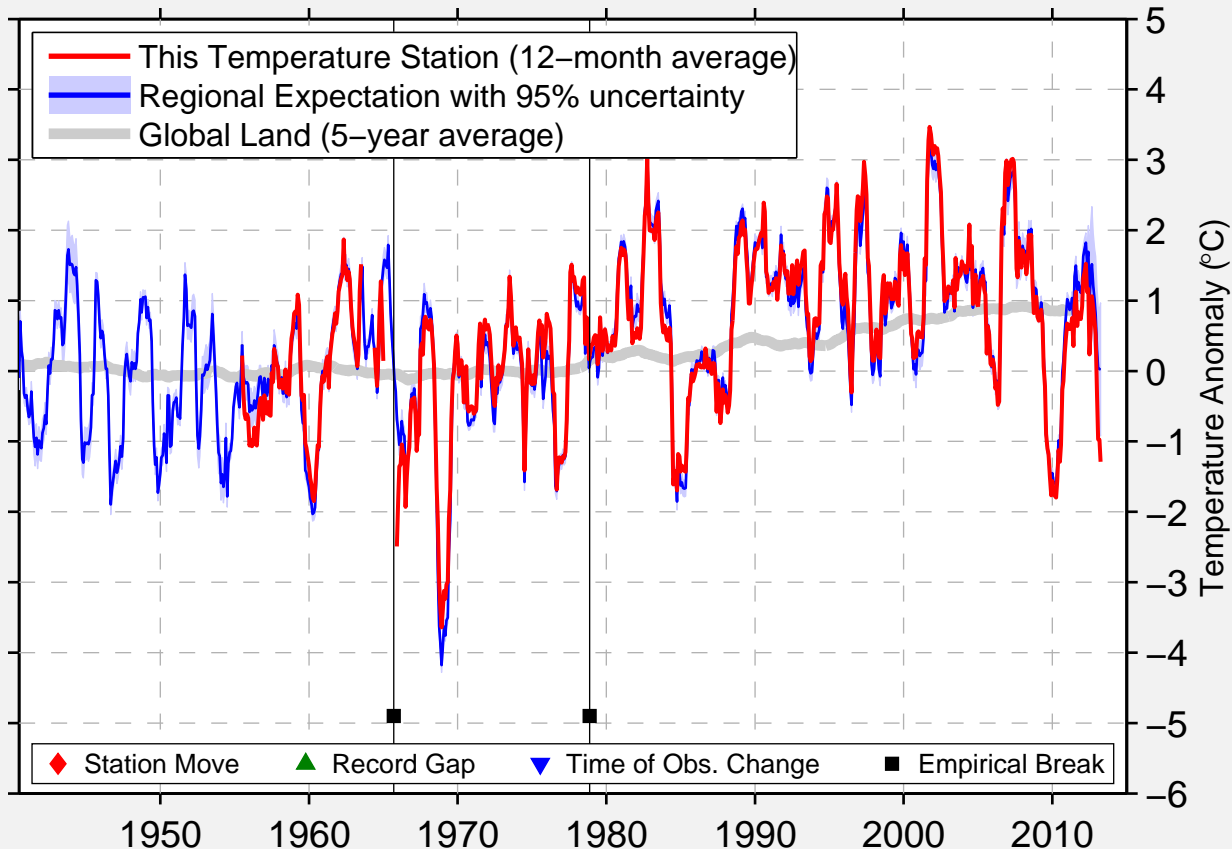

KEMEROVO CGMS

55.250 N, 86.217 E (Russia)

Data Quality Controlled and Aligned at Breakpoints

Berkeley Earth