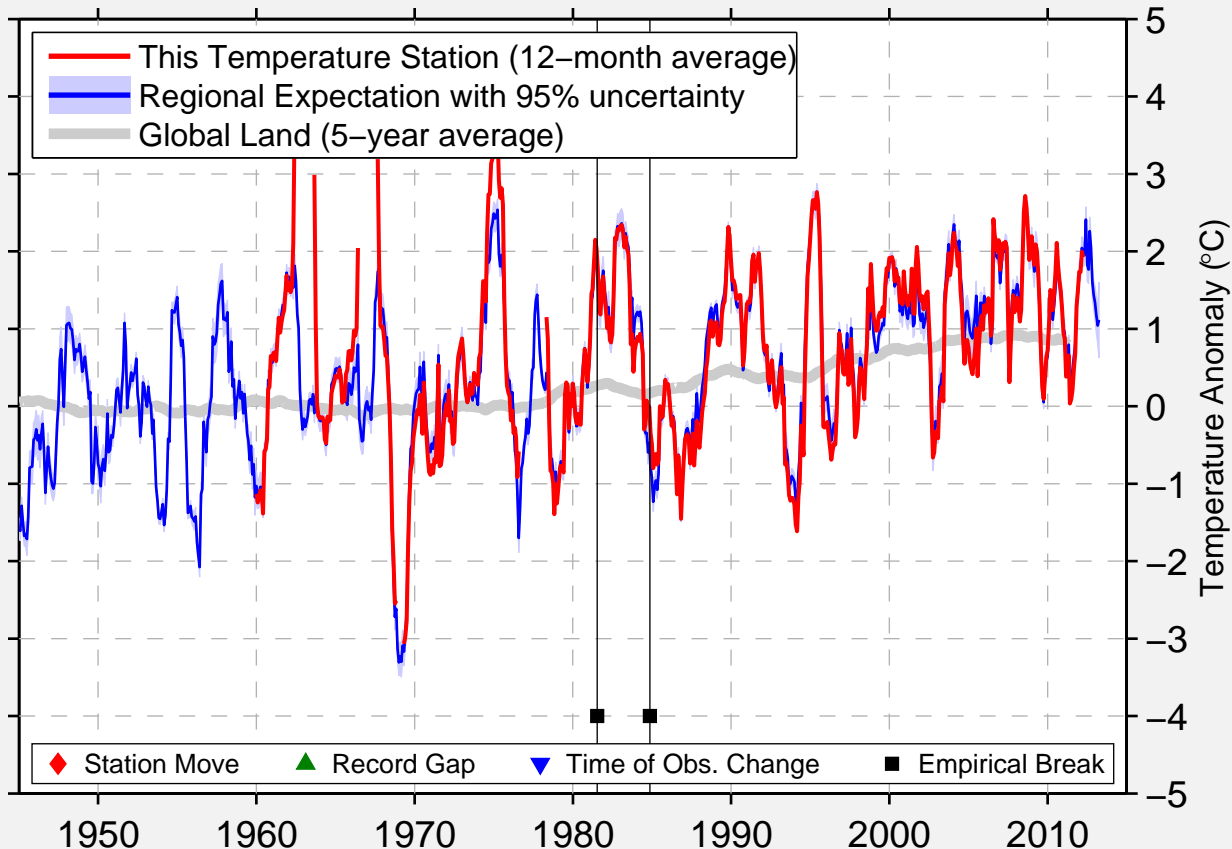

KUSHNARENKOVO

55.100 N, 55.352 E (Russia)

Data Quality Controlled and Aligned at Breakpoints

Berkeley Earth