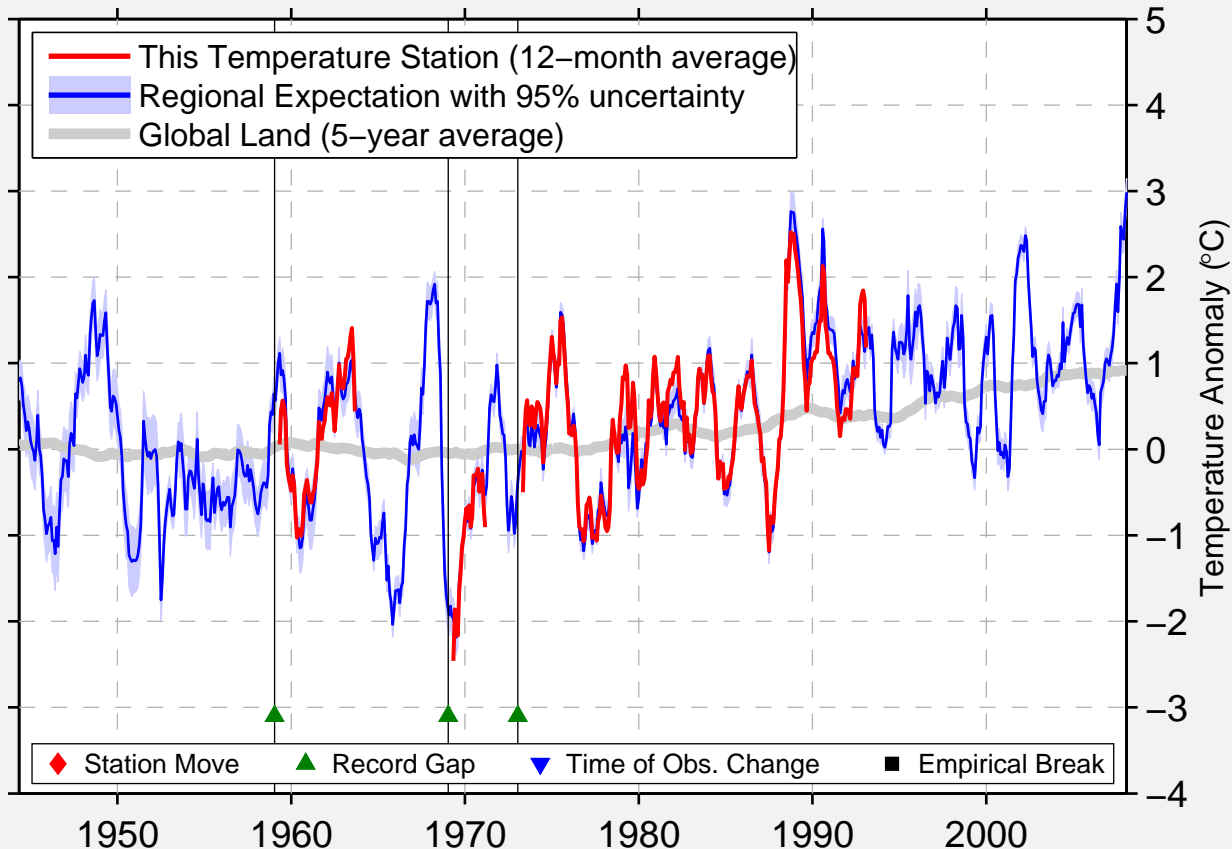

UNAHA

55.033 N, 126.800 E (Russia)

Data Quality Controlled and Aligned at Breakpoints

Berkeley Earth