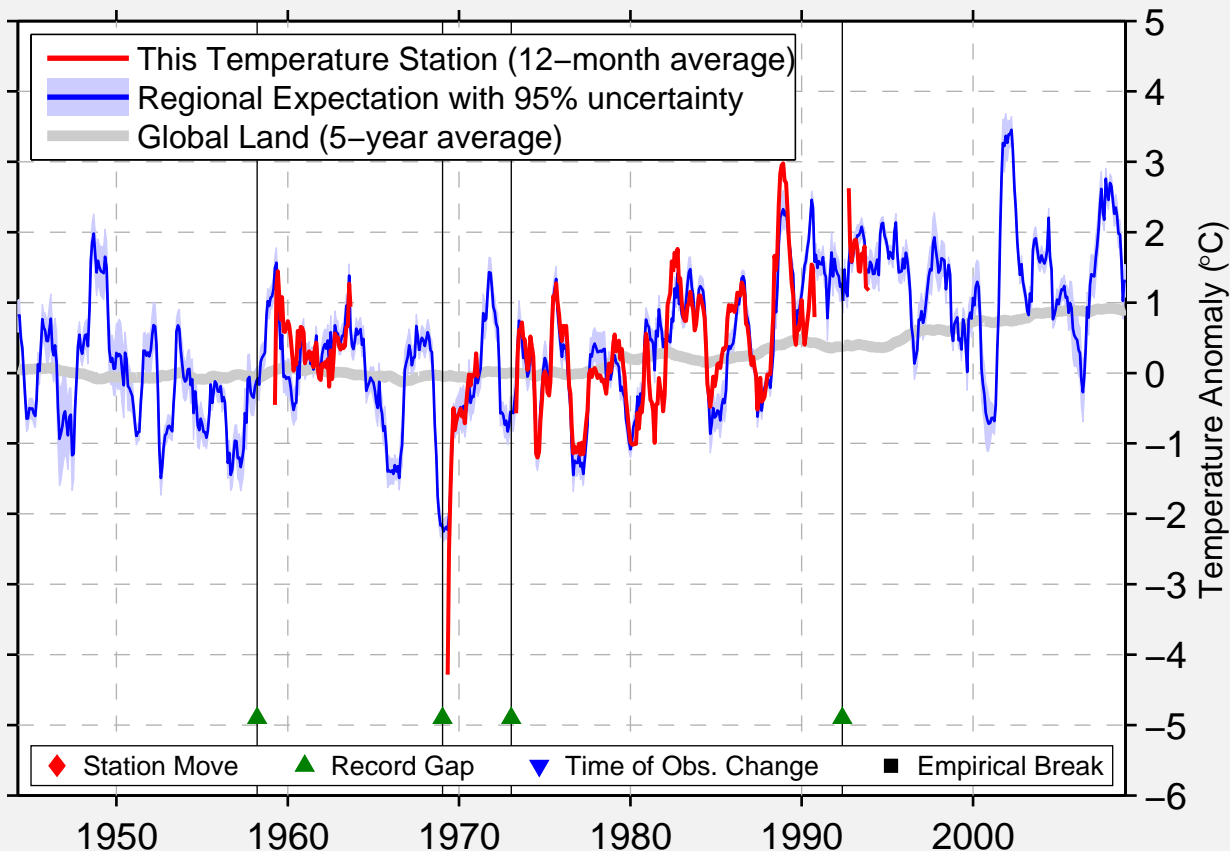

TASSA

54.850 N, 111.150 E (Russia)

Data Quality Controlled and Aligned at Breakpoints

Berkeley Earth