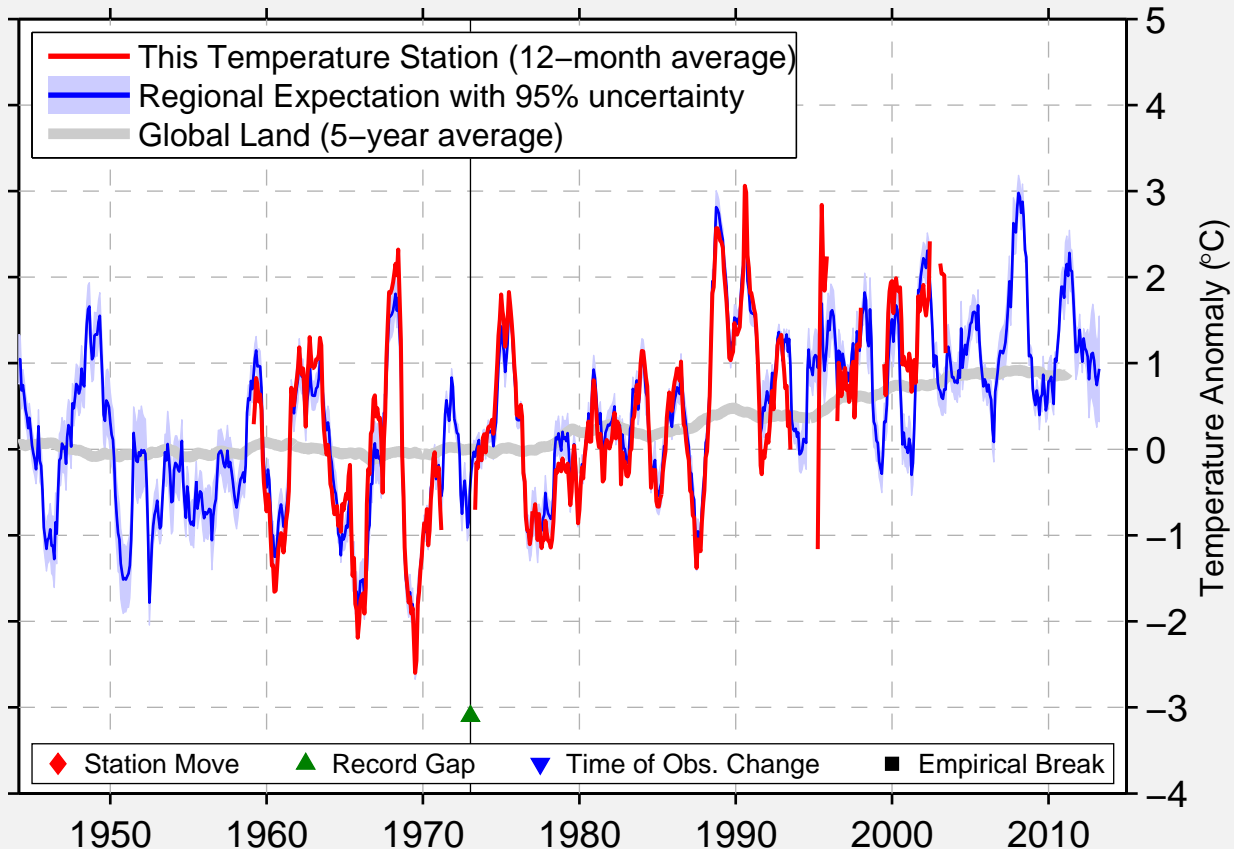

LOKSAK

54.733 N, 130.449 E (Russia)

Data Quality Controlled and Aligned at Breakpoints

Berkeley Earth