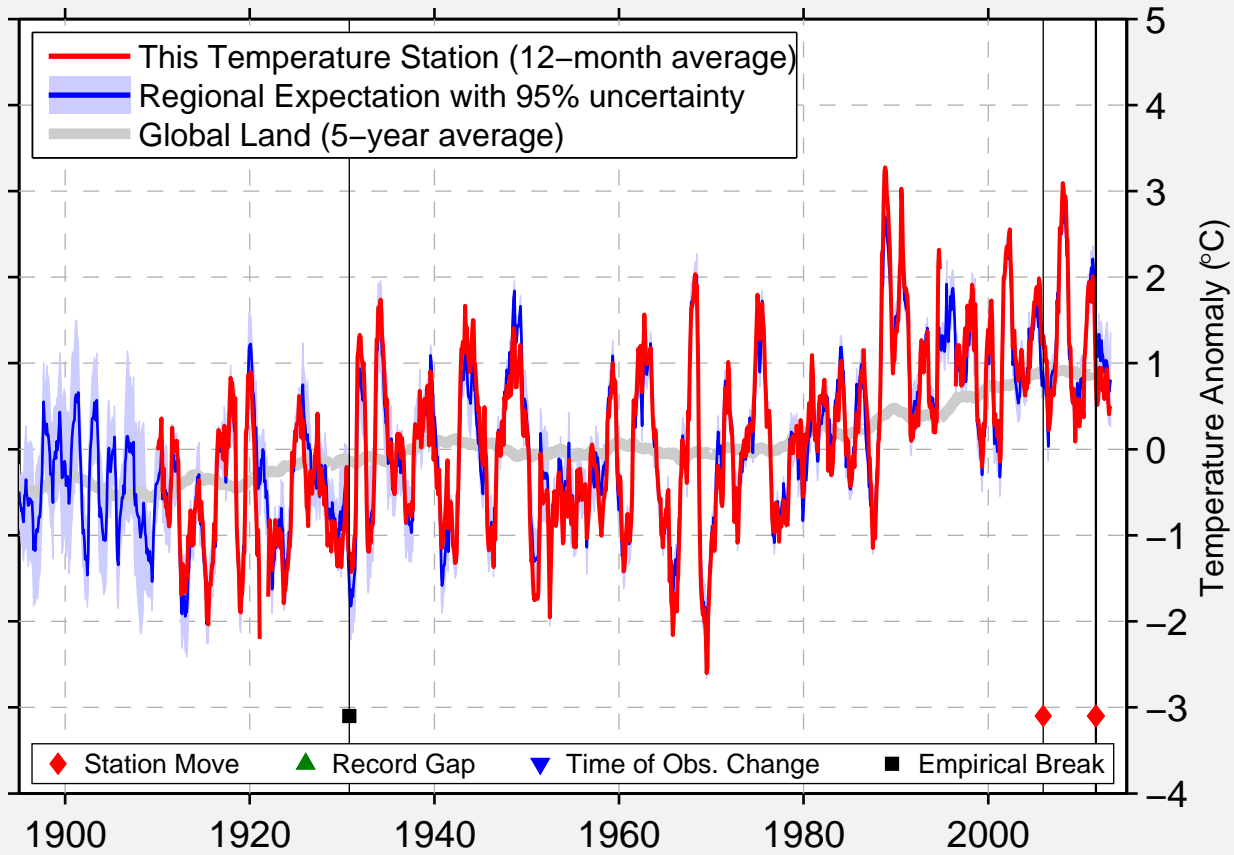

# BOMNAK

54.706 N, 128.868 E (Russia)

Data Quality Controlled and Aligned at Breakpoints

Berkeley Earth