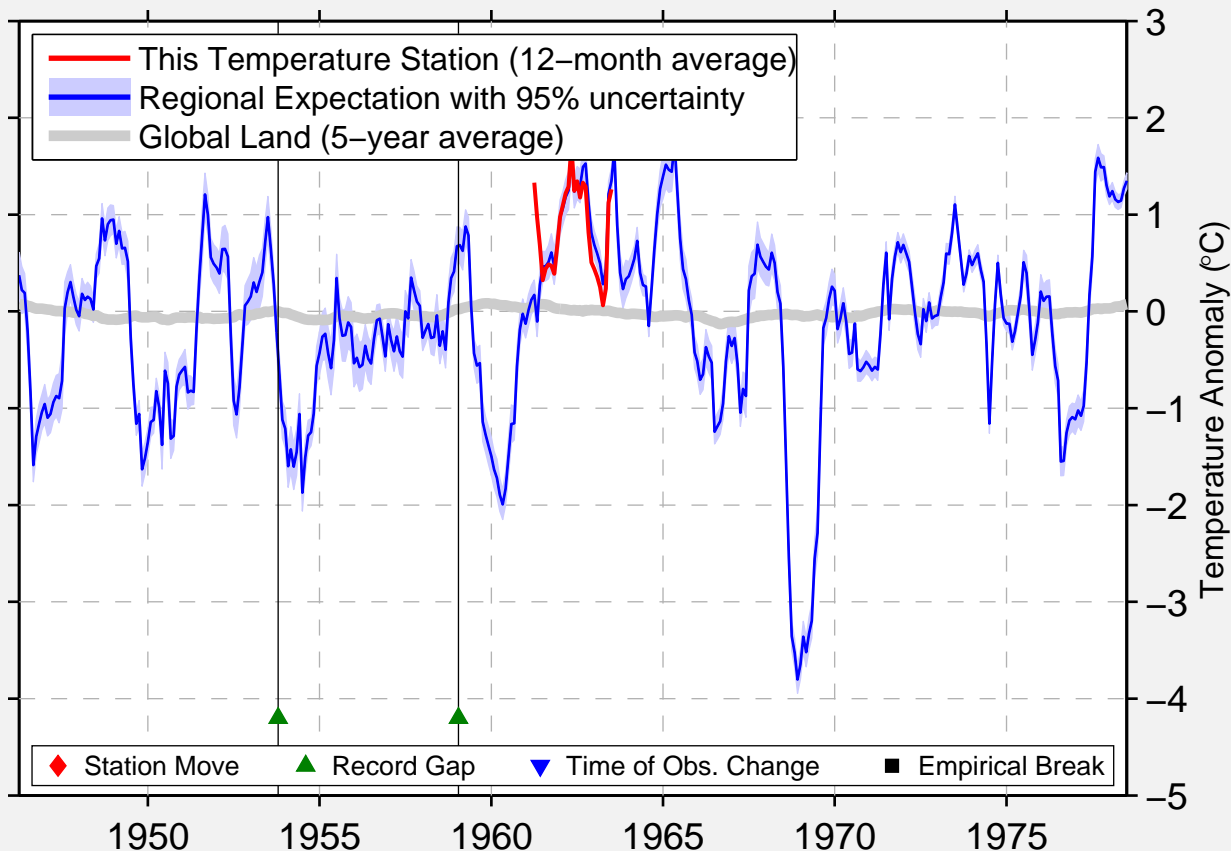

# KOLCHUGINO

54.667 N, 86.183 E (Russia)

Data Quality Controlled and Aligned at Breakpoints

Berkeley Earth