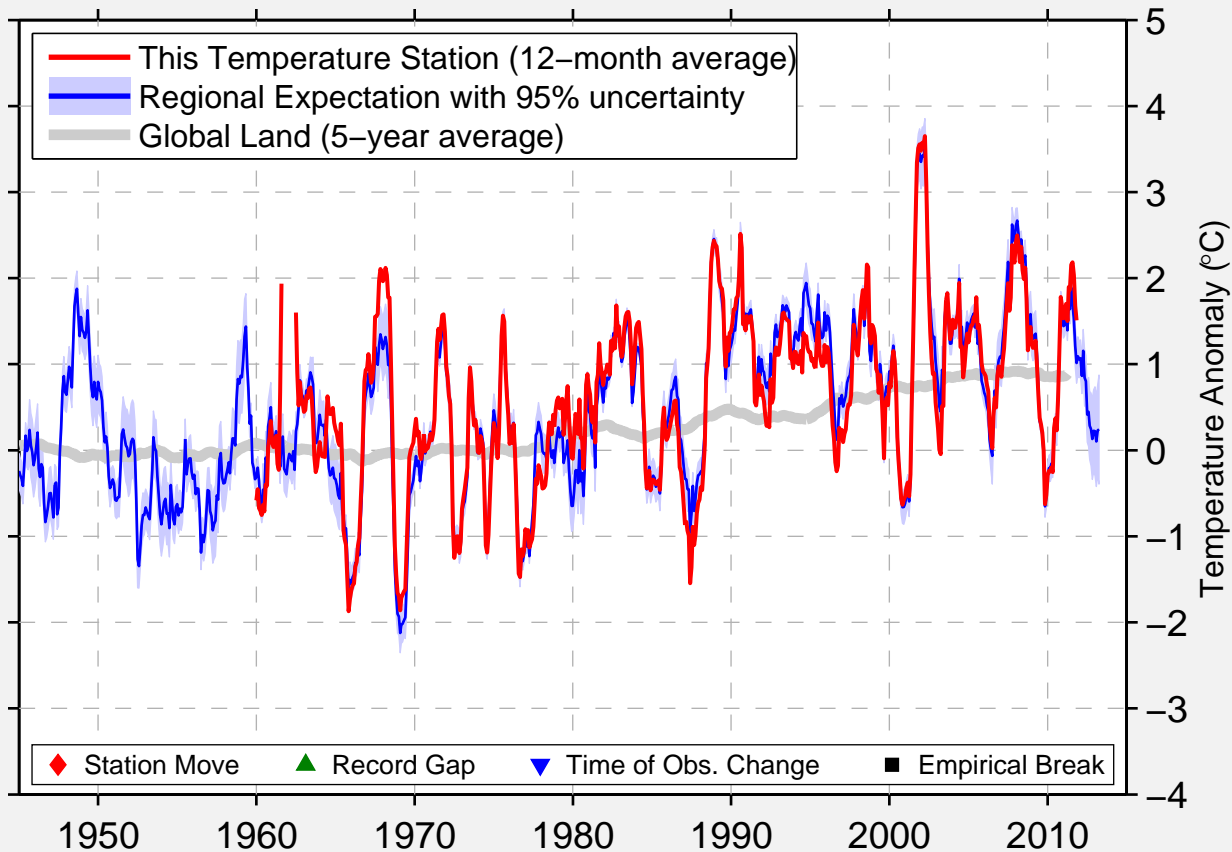

# UST-KARENKA

54.450 N, 116.517 E (Russia)

Data Quality Controlled and Aligned at Breakpoints

Berkeley Earth