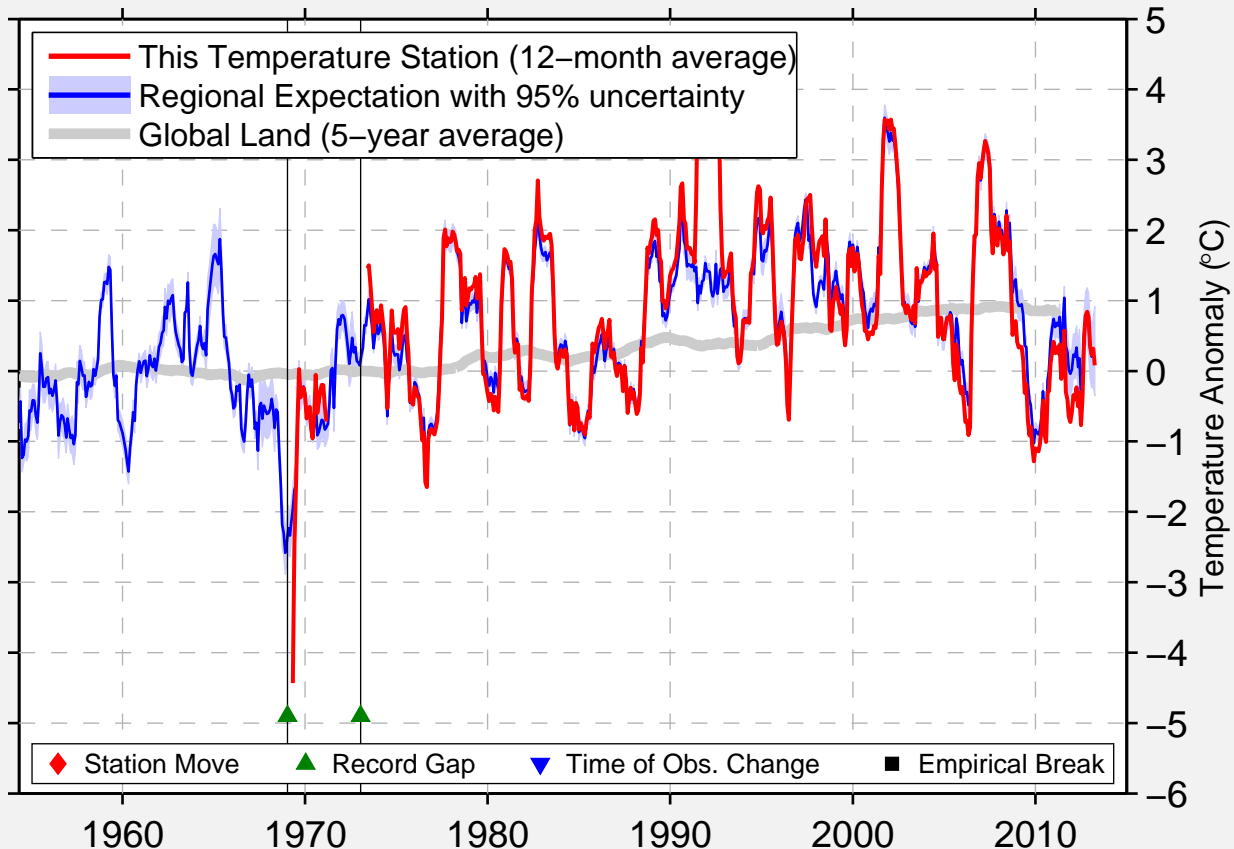

IDRINSKOE

54.366 N, 92.141 E (Russia)

Data Quality Controlled and Aligned at Breakpoints

Berkeley Earth