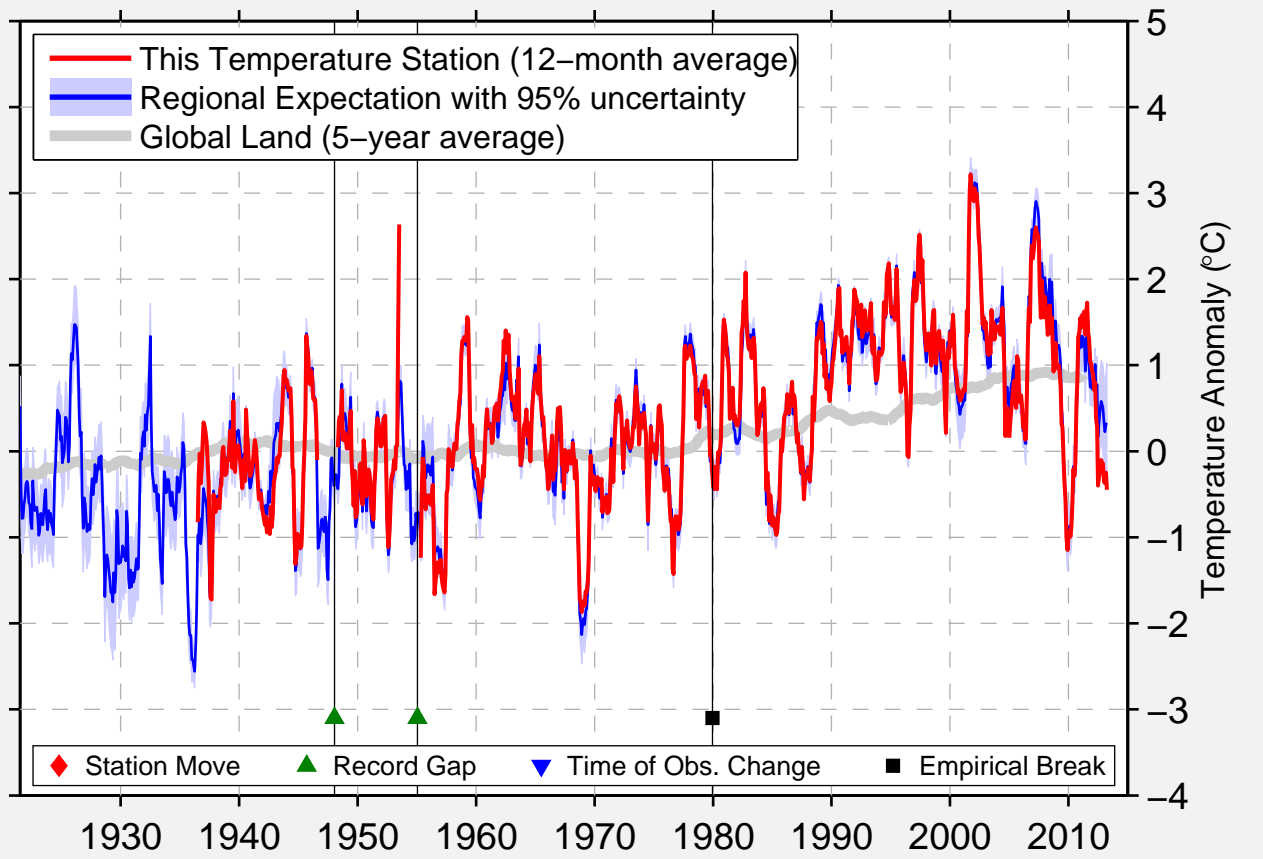

VERHNJAJA GUTARA

54.217 N, 96.967 E (Russia)

Data Quality Controlled and Aligned at Breakpoints

Berkeley Earth