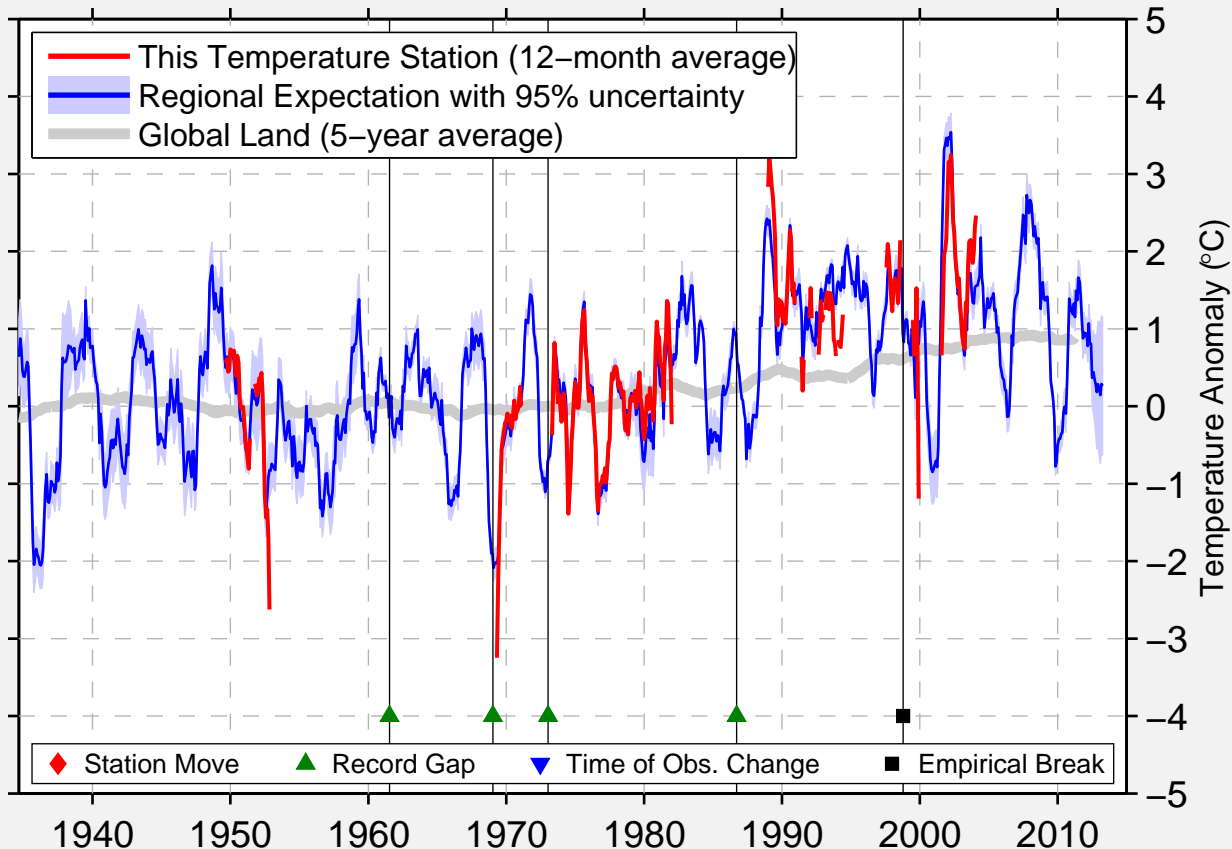

KARAFTIT

54.200 N, 111.950 E (Russia)

Data Quality Controlled and Aligned at Breakpoints

Berkeley Earth