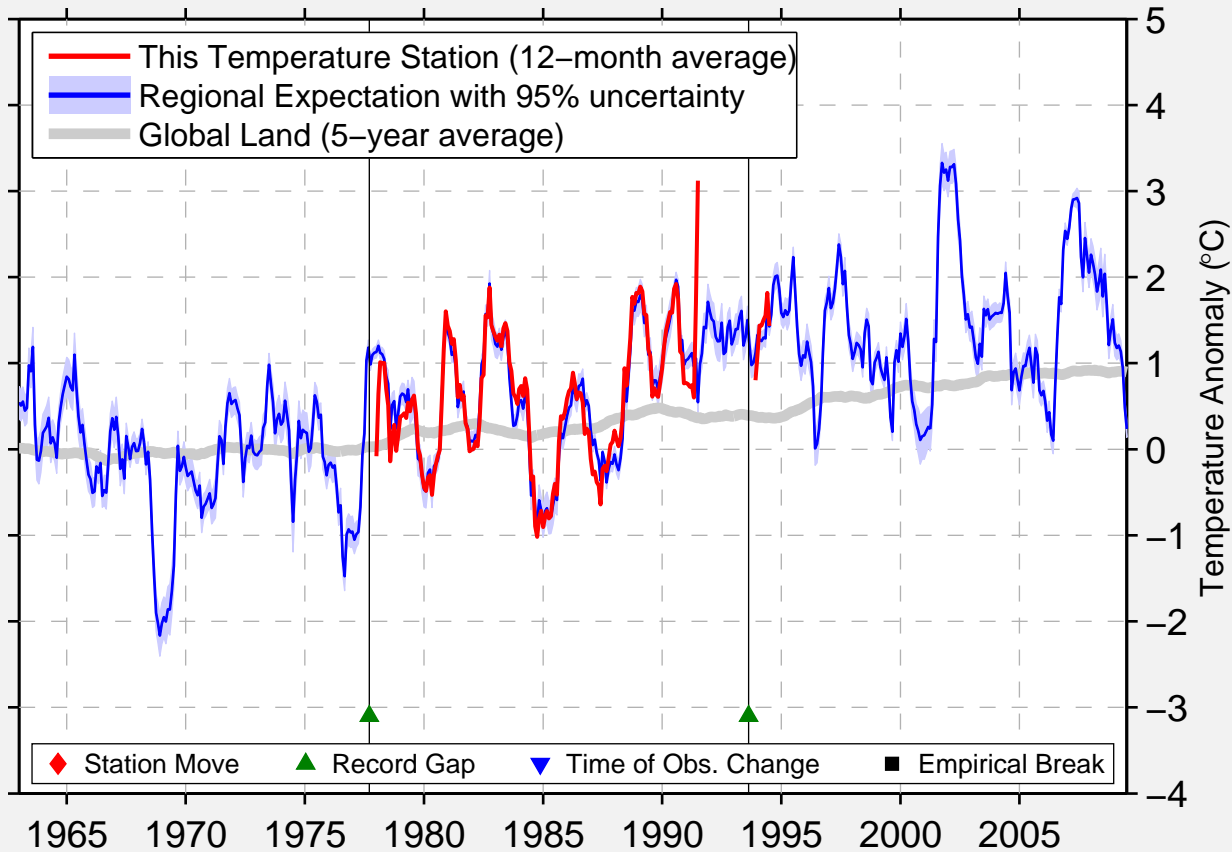

IKEJ

54.183 N, 100.083 E (Russia)

Data Quality Controlled and Aligned at Breakpoints

Berkeley Earth