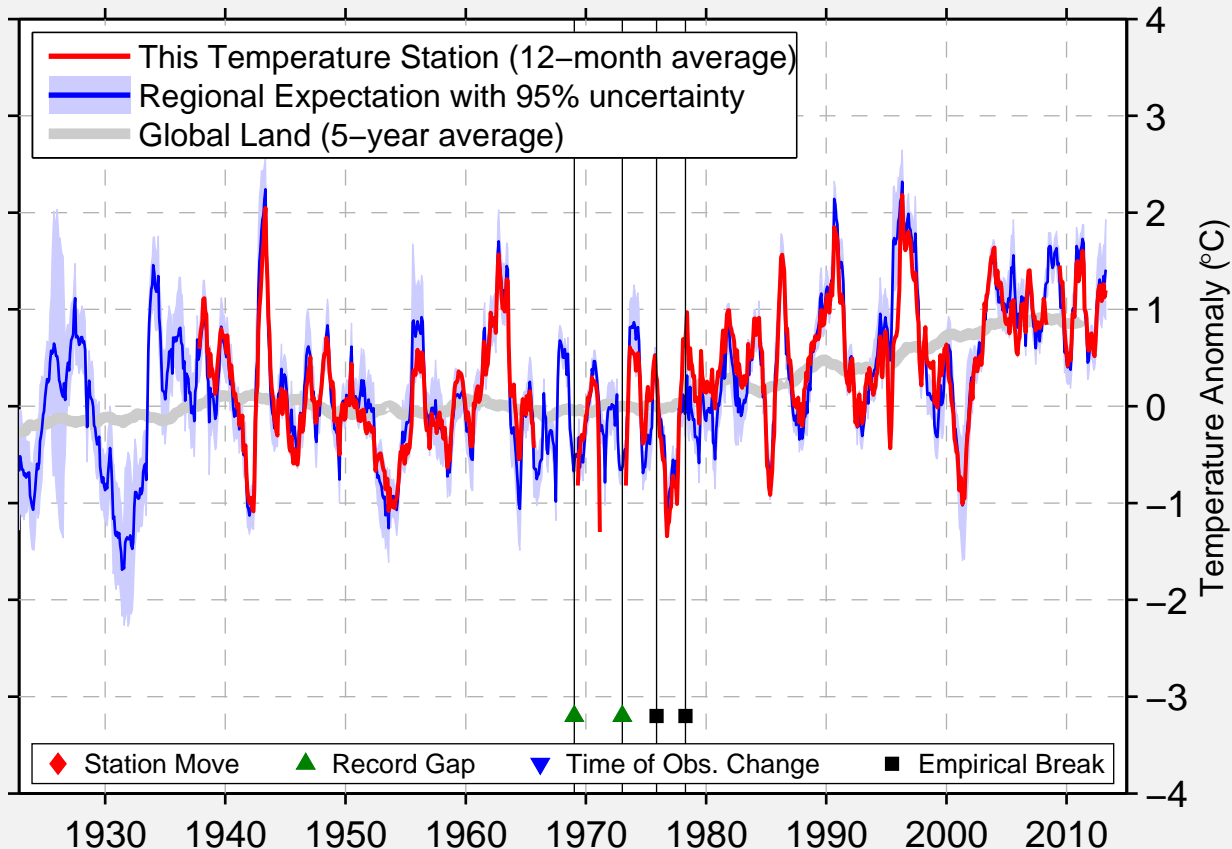

SEMJACHIK

54.106 N, 159.980 E (Russia)

Data Quality Controlled and Aligned at Breakpoints

Berkeley Earth