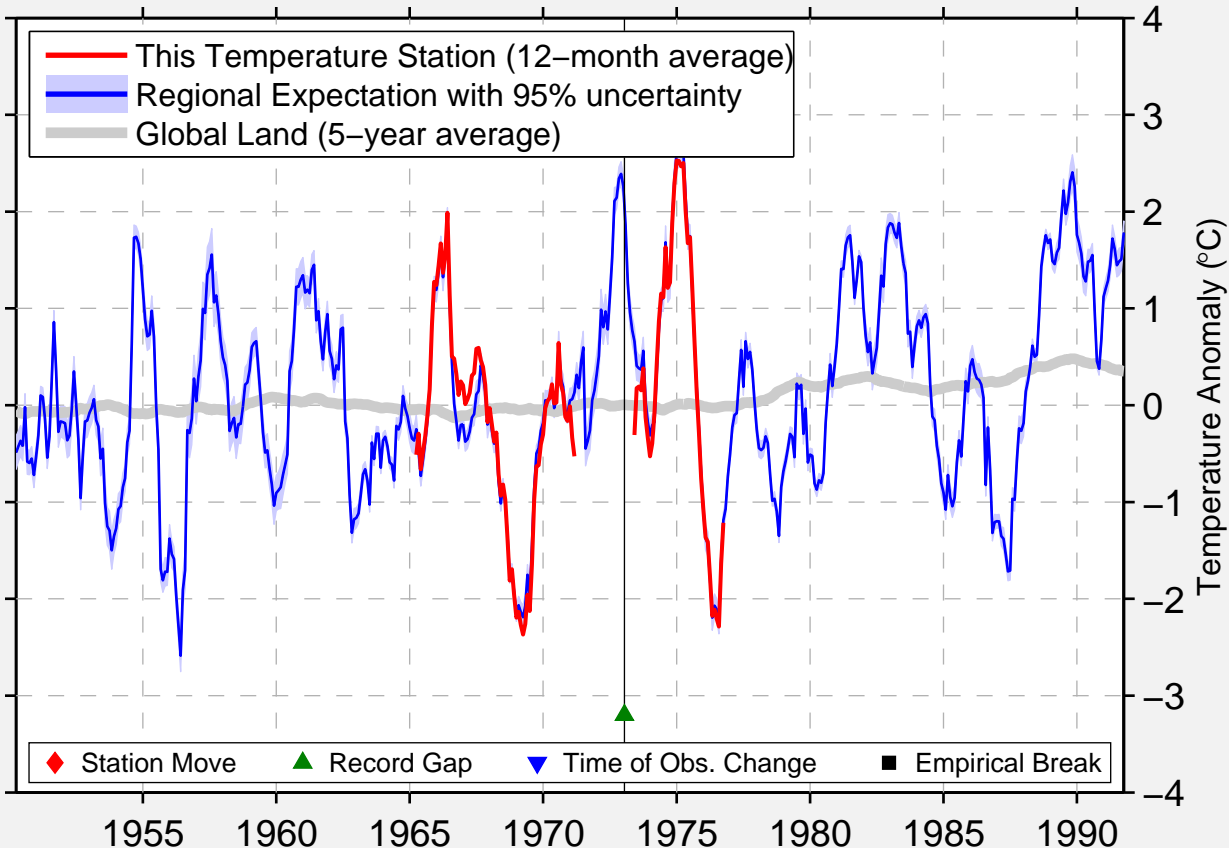

TORBEEVO

54.083 N, 43.250 E (Russia)

Data Quality Controlled and Aligned at Breakpoints

Berkeley Earth