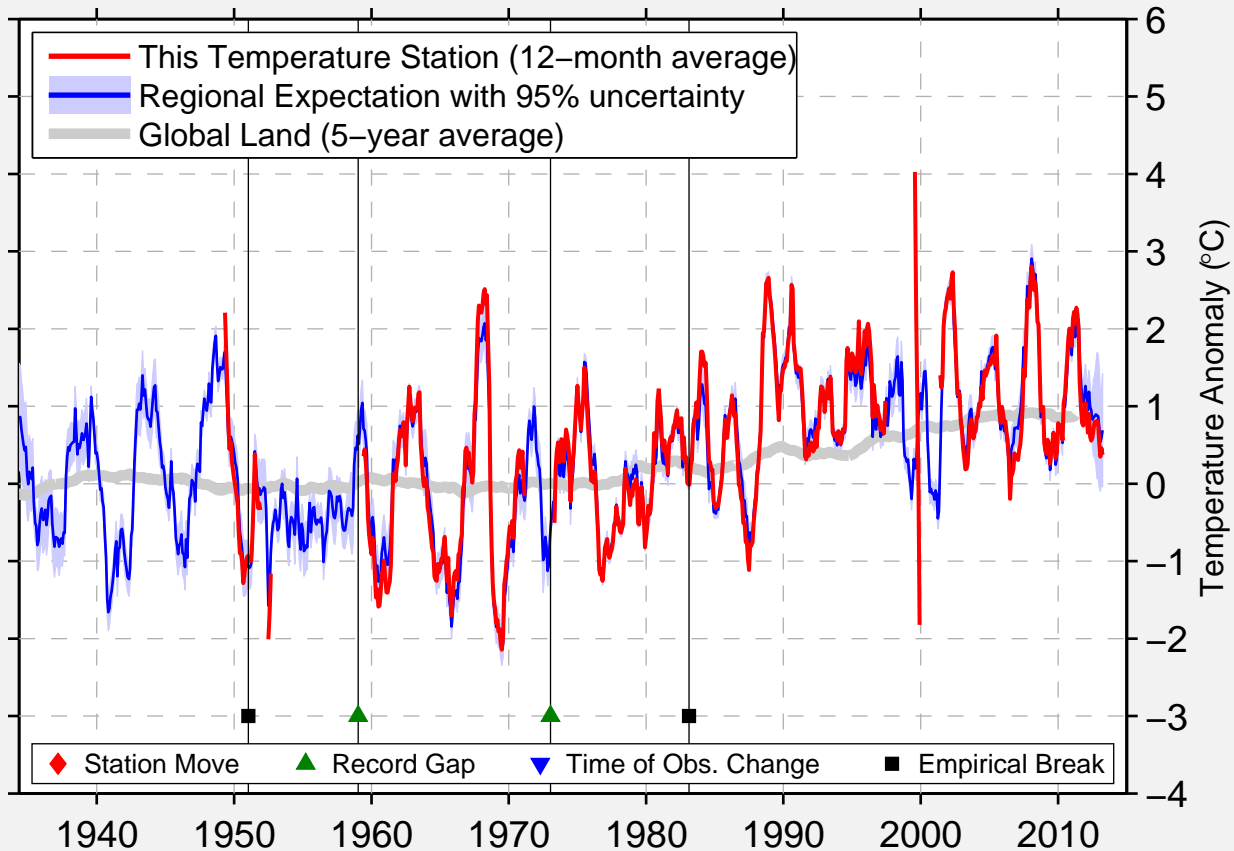

ZEJA

53.741 N, 127.276 E (Russia)

Data Quality Controlled and Aligned at Breakpoints

Berkeley Earth