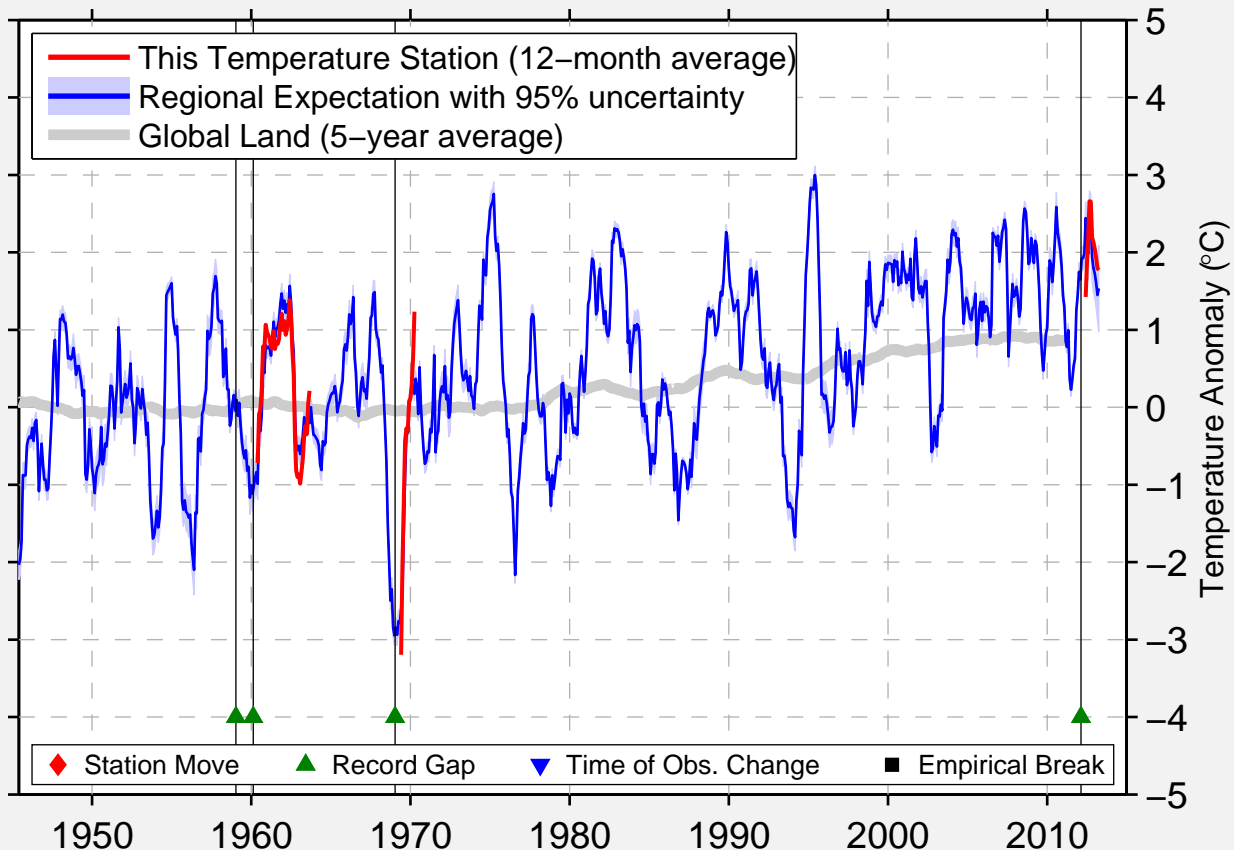

# BUGURUSLAN

53.617 N, 52.450 E (Russia)

Data Quality Controlled and Aligned at Breakpoints

Berkeley Earth