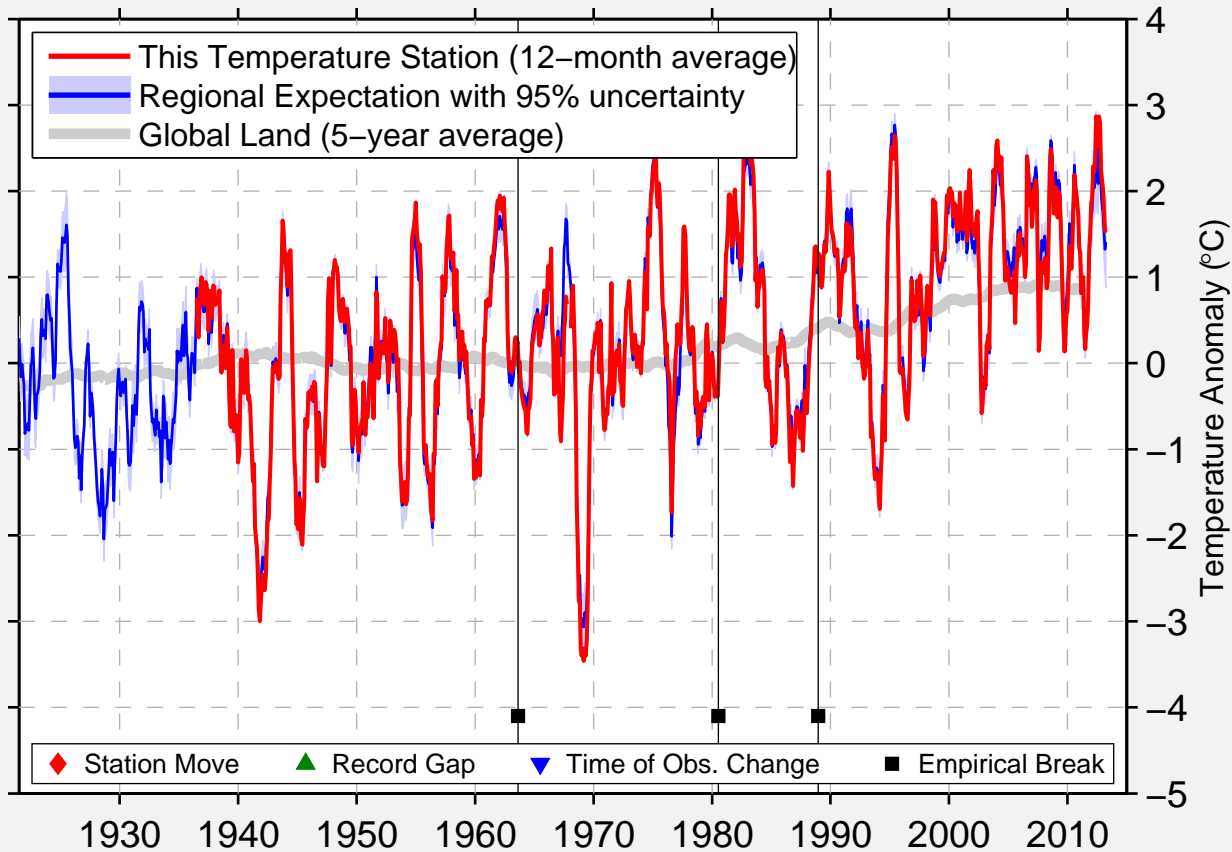

STERLITAMAK

53.593 N, 55.967 E (Russia)

Data Quality Controlled and Aligned at Breakpoints

Berkeley Earth