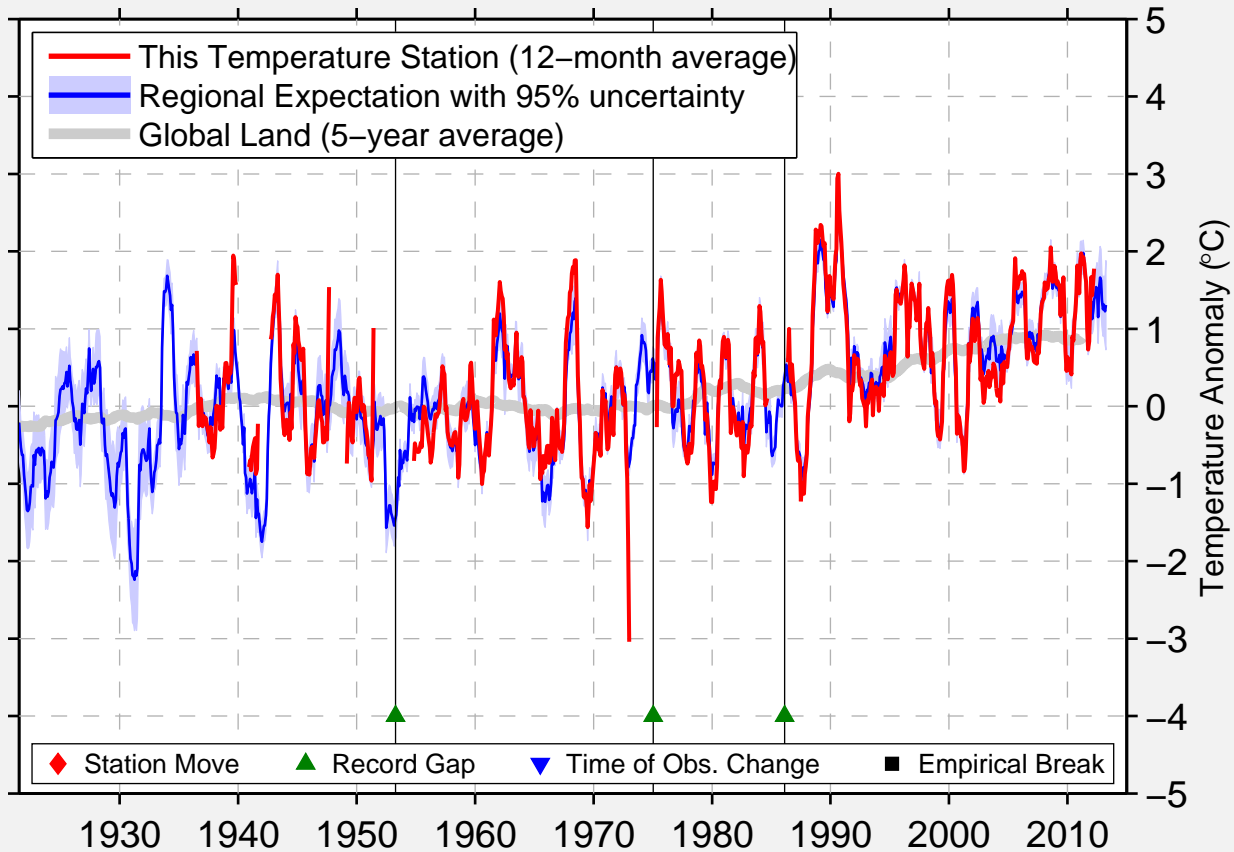

MOSKALVO

53.567 N, 142.500 E (Russia)

Data Quality Controlled and Aligned at Breakpoints

Berkeley Earth