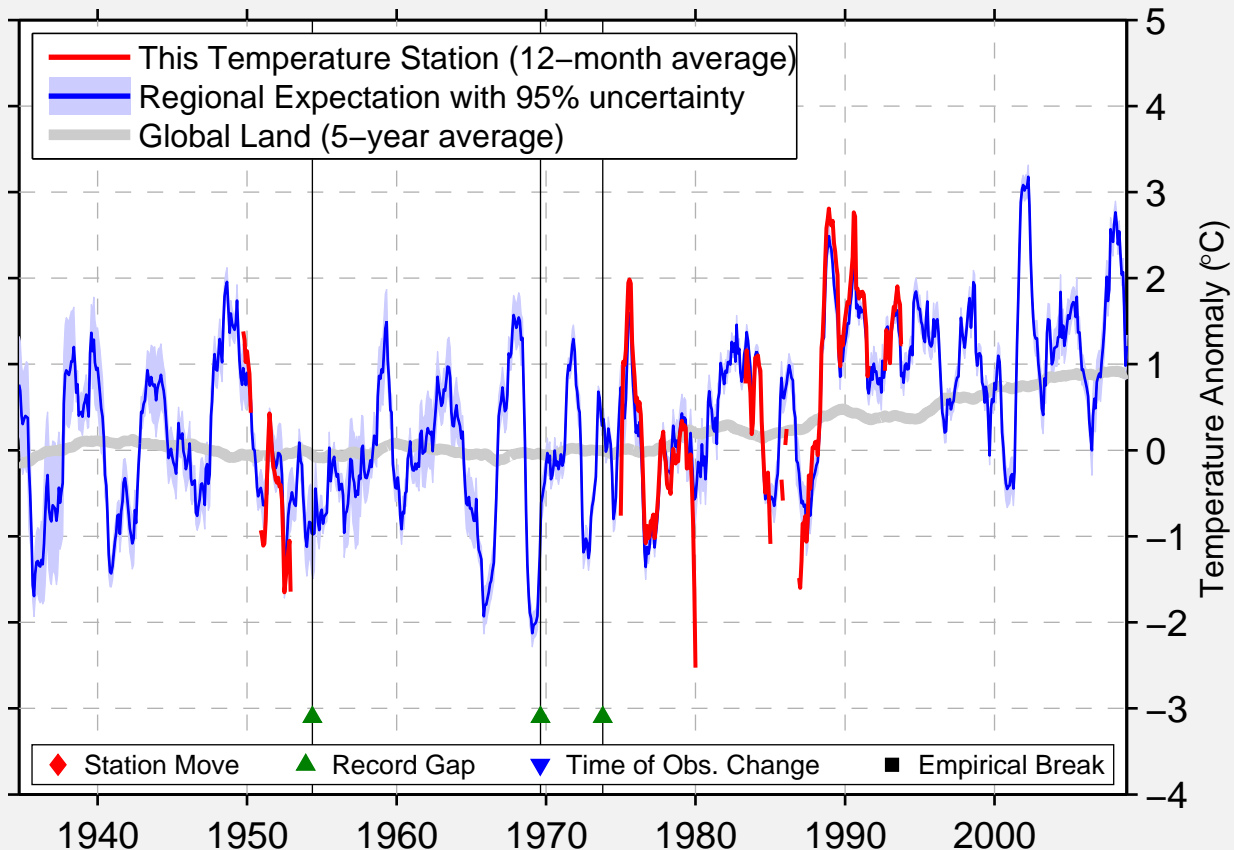

KSENEVSKAJA

53.550 N, 118.717 E (Russia)

Data Quality Controlled and Aligned at Breakpoints

Berkeley Earth