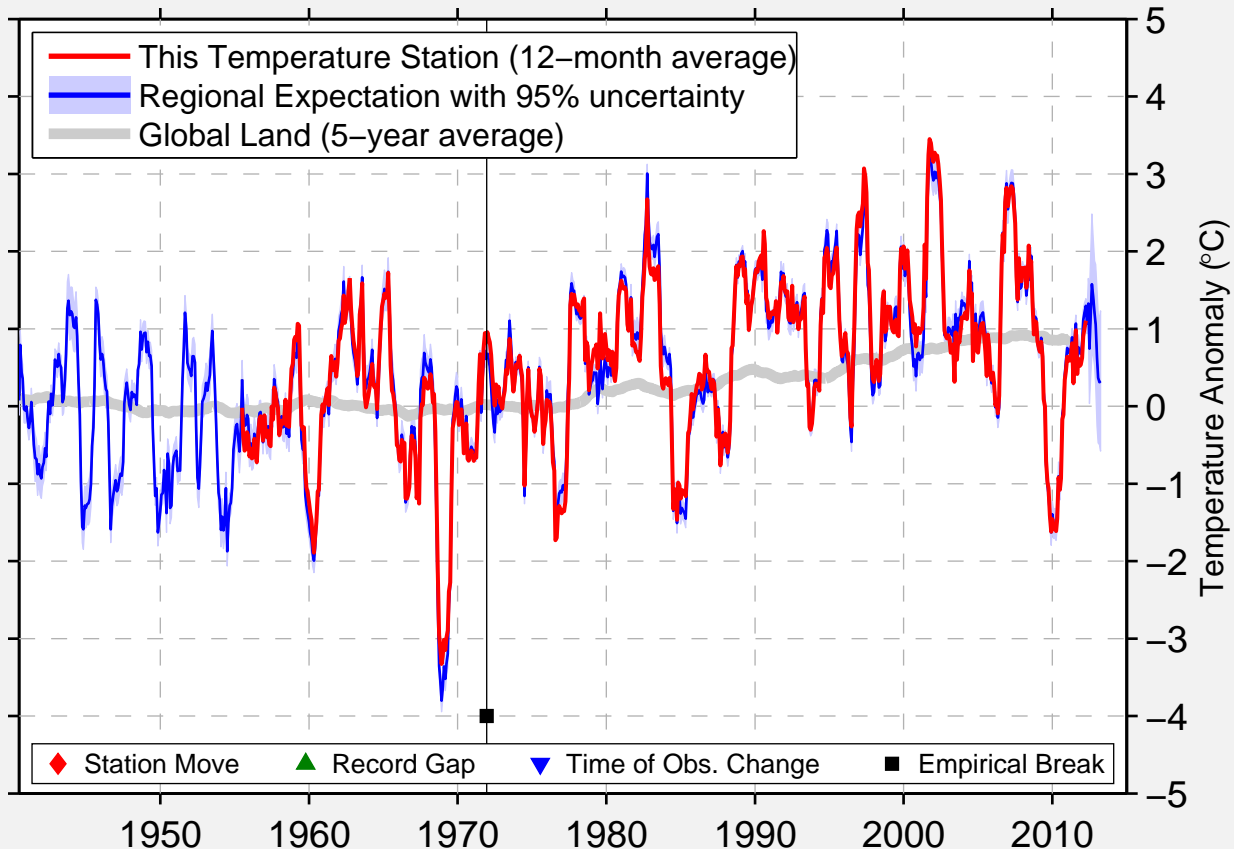

KUZEDEEVO

53.337 N, 87.175 E (Russia)

Data Quality Controlled and Aligned at Breakpoints

Berkeley Earth