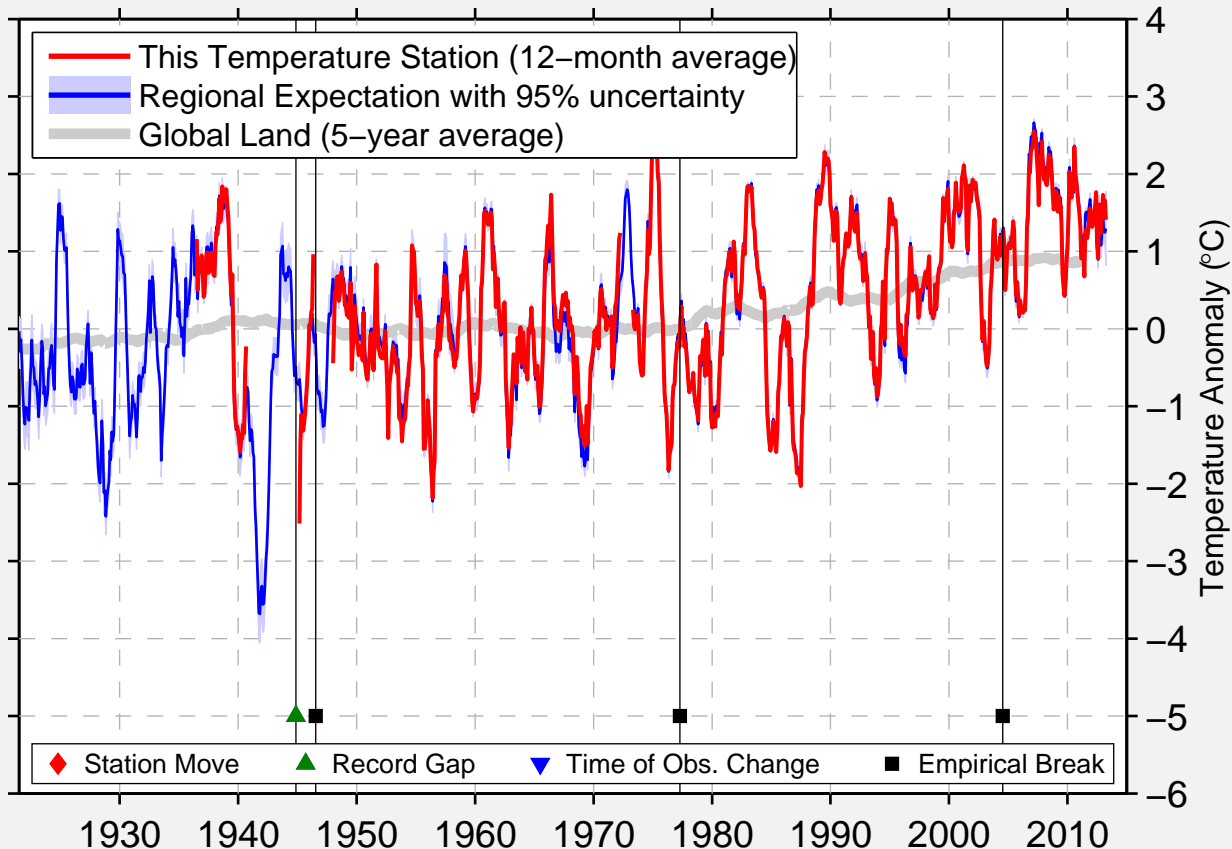

BRJANSK U.S.S.R.

53.290 N, 34.274 E (Russia)

Data Quality Controlled and Aligned at Breakpoints

Berkeley Earth