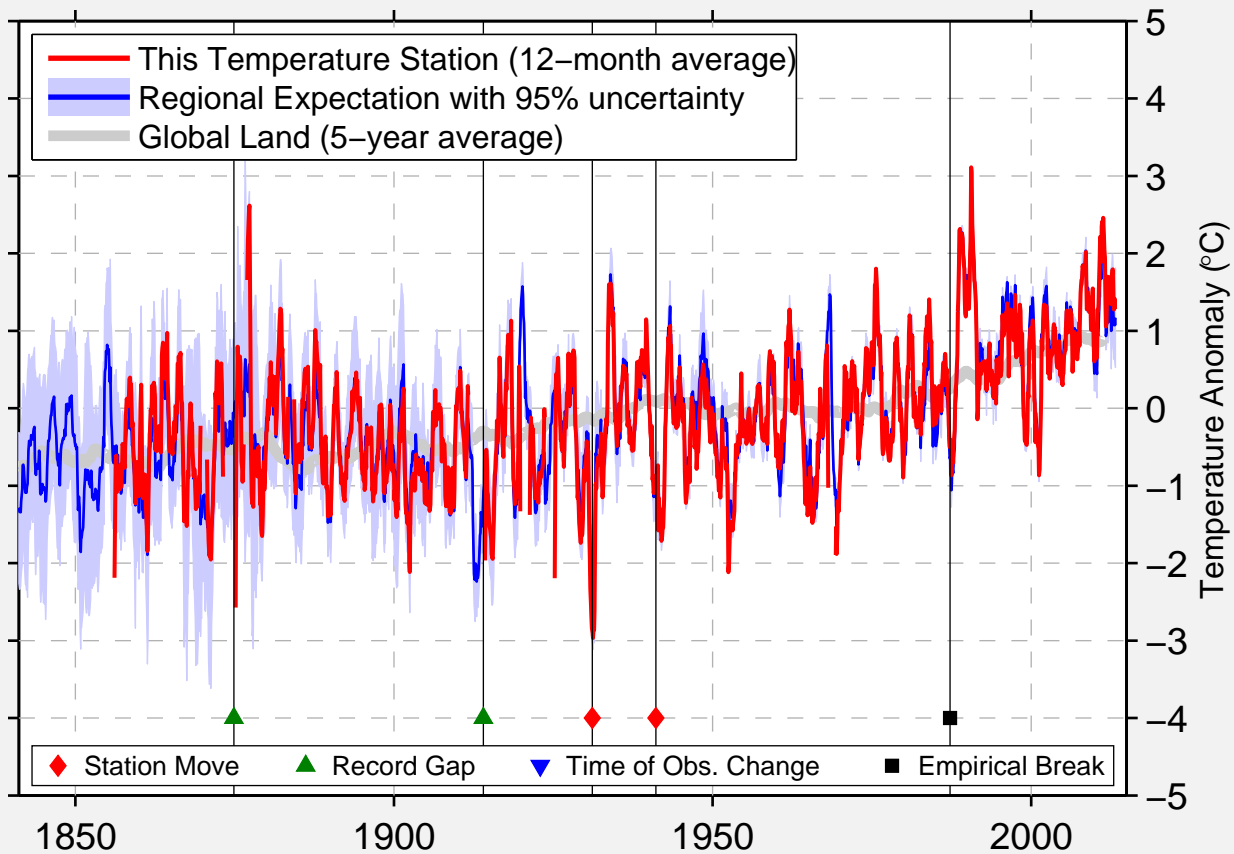

NIKOLAYEVSK-NA-AMURE

53.151 N, 140.706 E (Russia)

Data Quality Controlled and Aligned at Breakpoints

Berkeley Earth