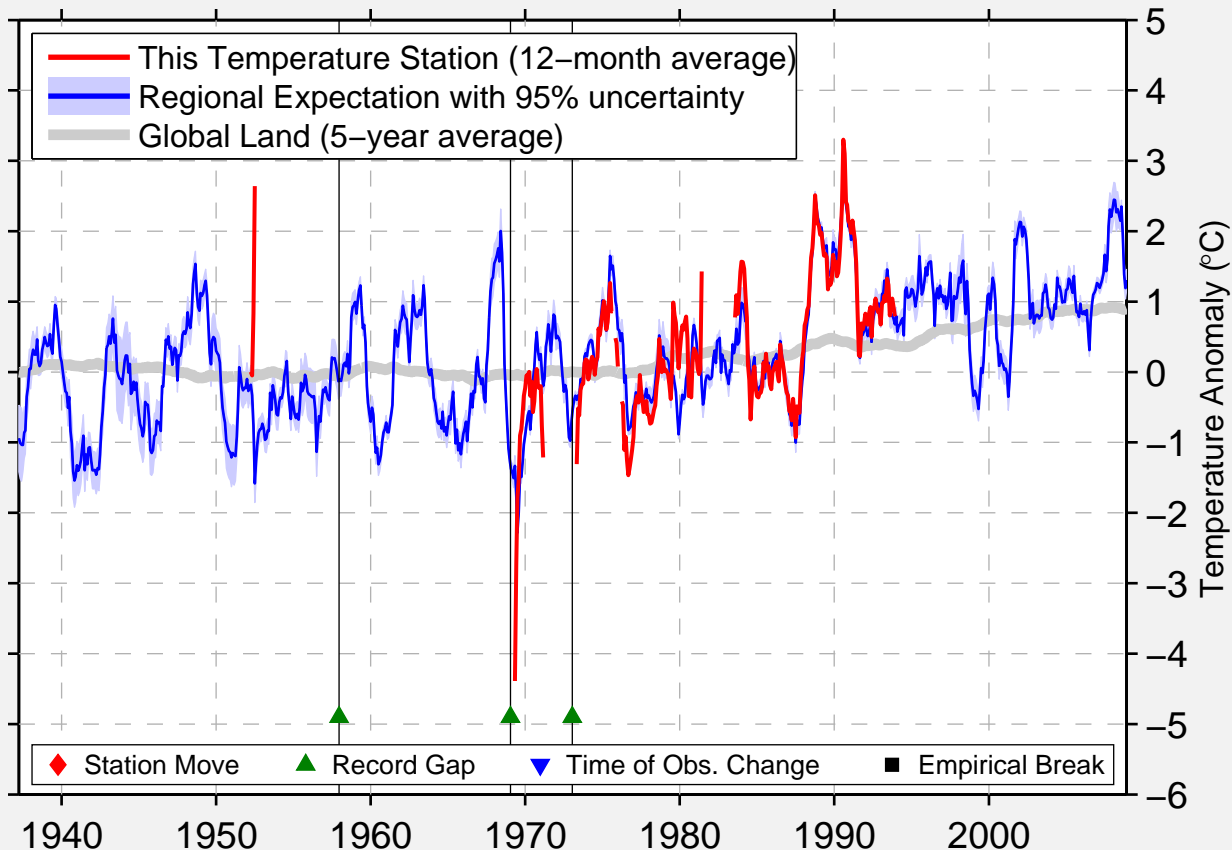

# SELEMDZA

53.133 N, 133.967 E (Russia)

Data Quality Controlled and Aligned at Breakpoints

Berkeley Earth