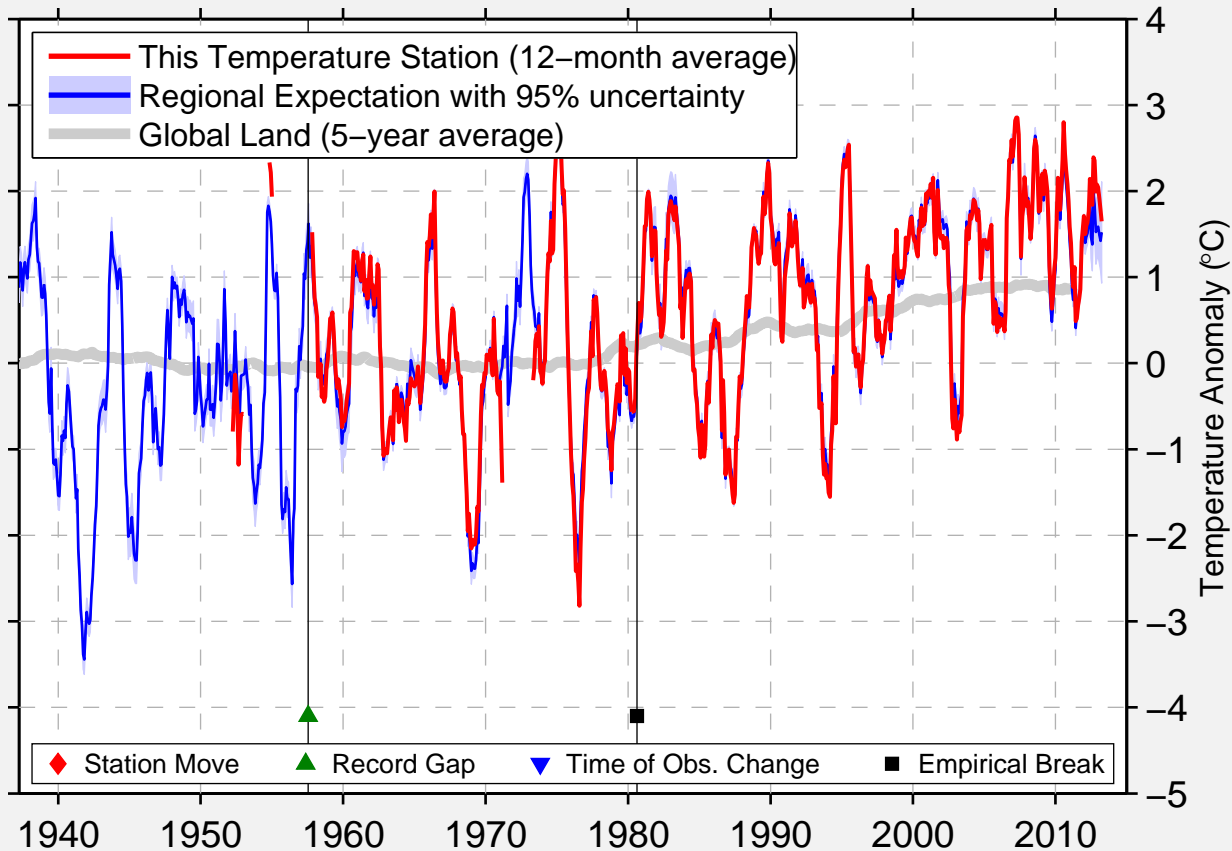

PENZA

53.129 N, 45.020 E (Russia)

Data Quality Controlled and Aligned at Breakpoints

Berkeley Earth