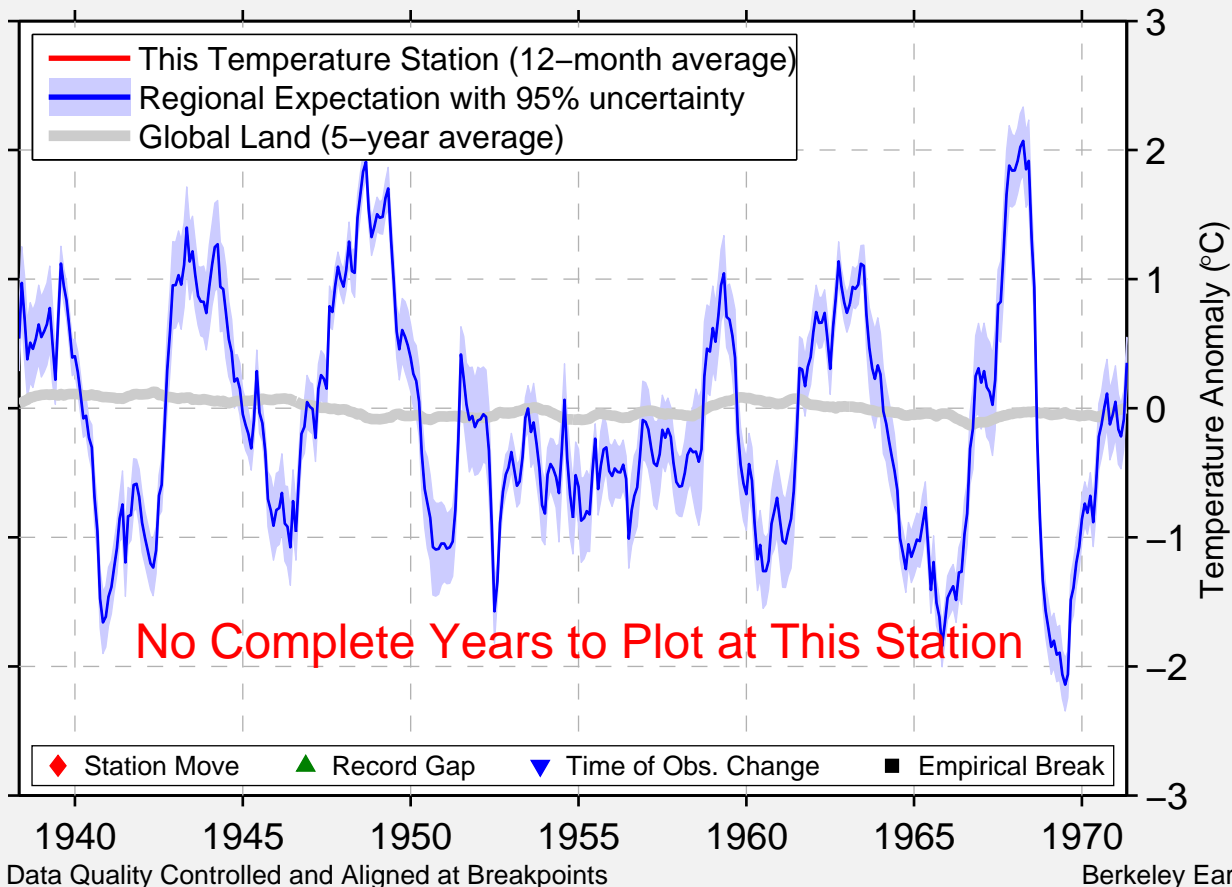

TYGDA

53.100 N, 126.350 E (Russia)

No Complete Years to Plot at This Station

◆ Station Move ▲ Record Gap ▼ Time of Obs. Change ■ Empirical Break