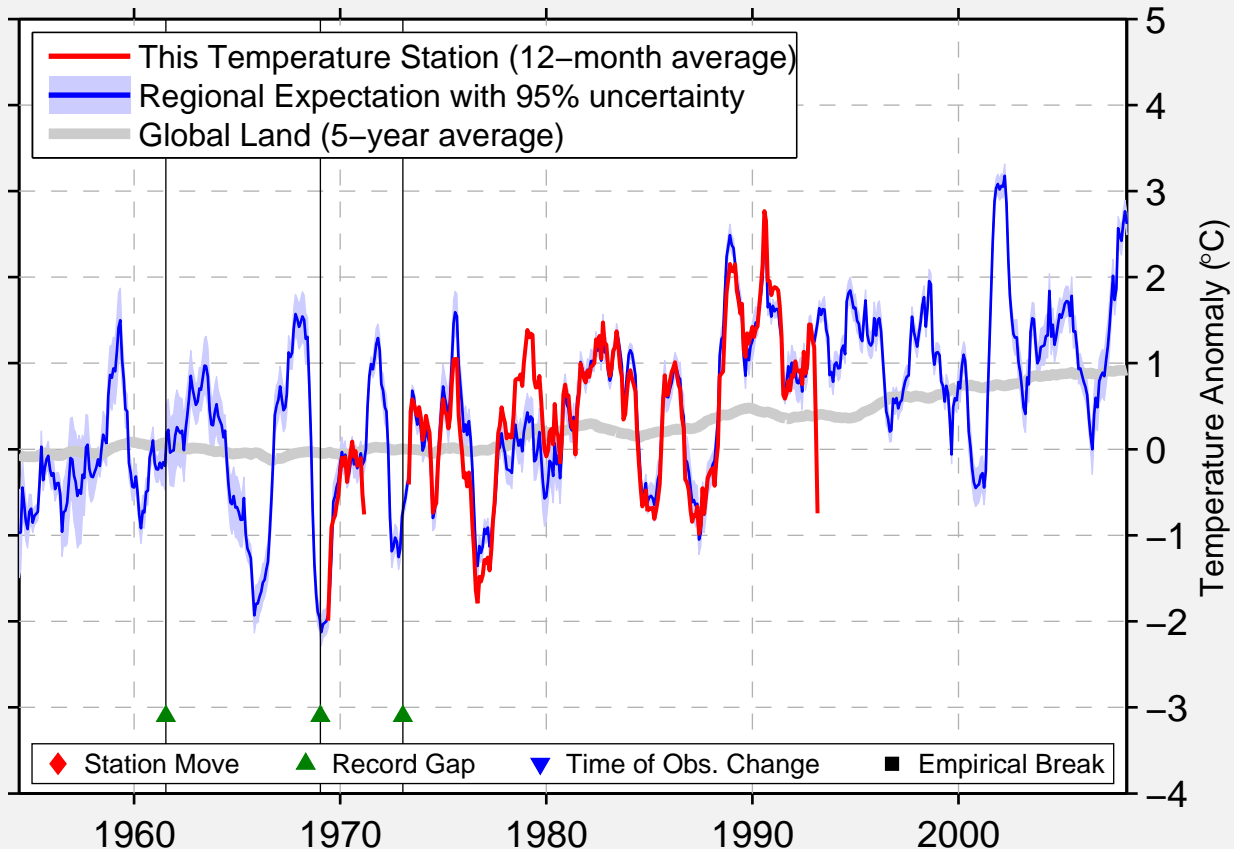

GORBICA

53.100 N, 119.217 E (Russia)

Data Quality Controlled and Aligned at Breakpoints

Berkeley Earth