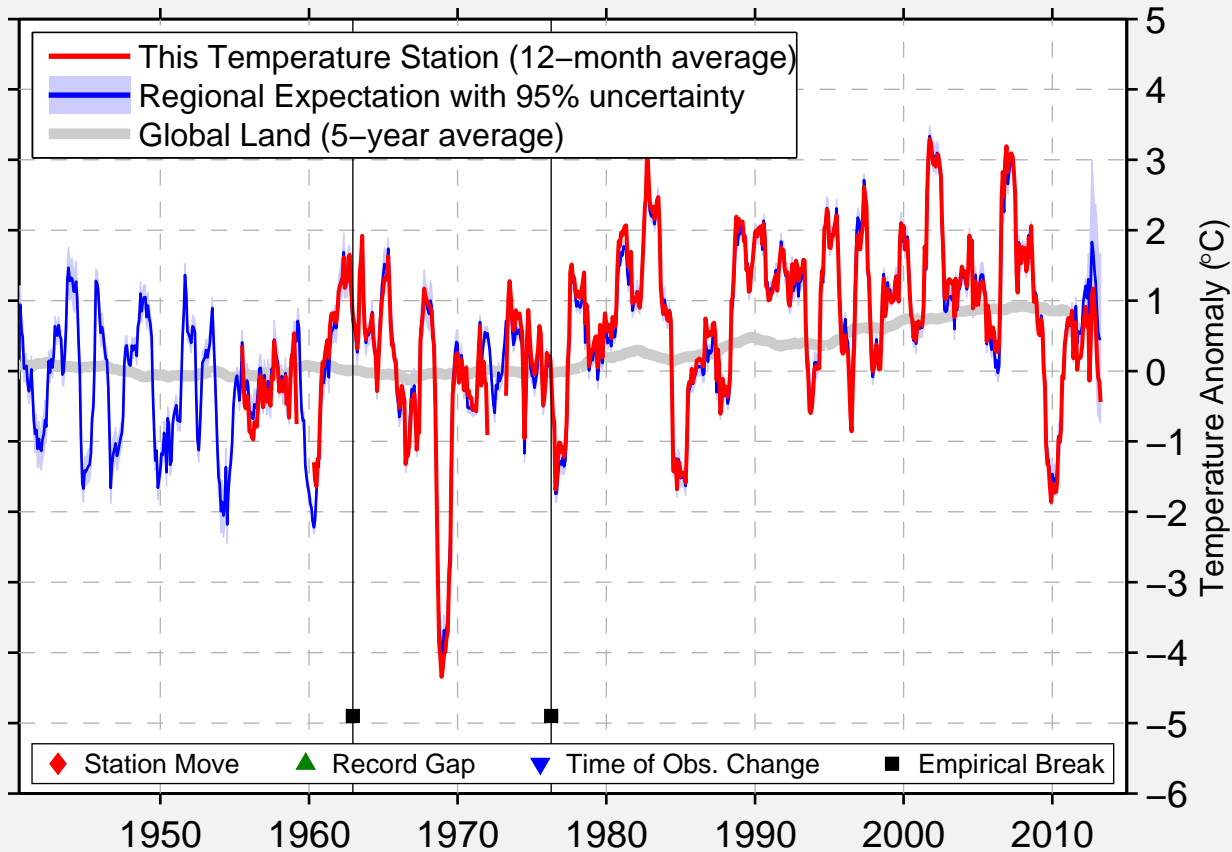

# REBRIHA

53.074 N, 82.319 E (Russia)

Data Quality Controlled and Aligned at Breakpoints

Berkeley Earth