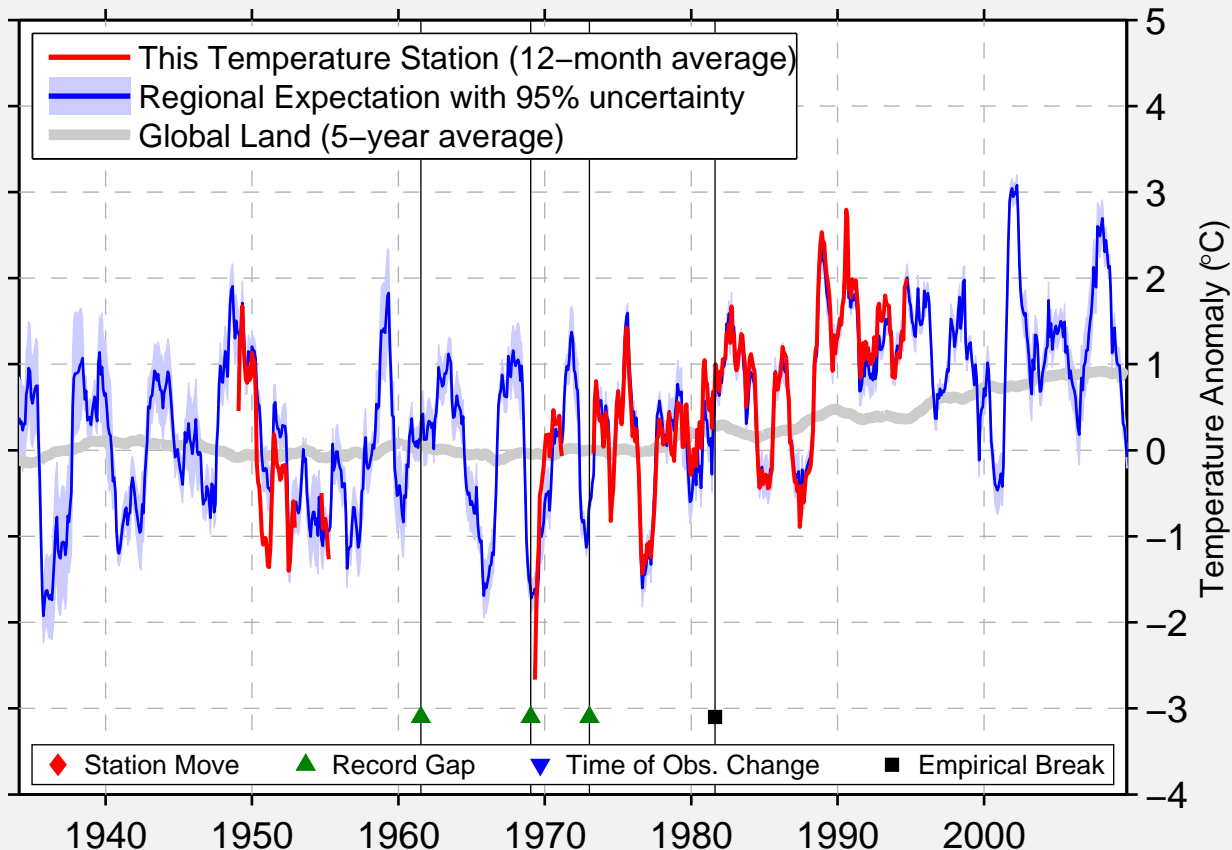

# ZILOVO

53.067 N, 117.483 E (Russia)

Data Quality Controlled and Aligned at Breakpoints

Berkeley Earth