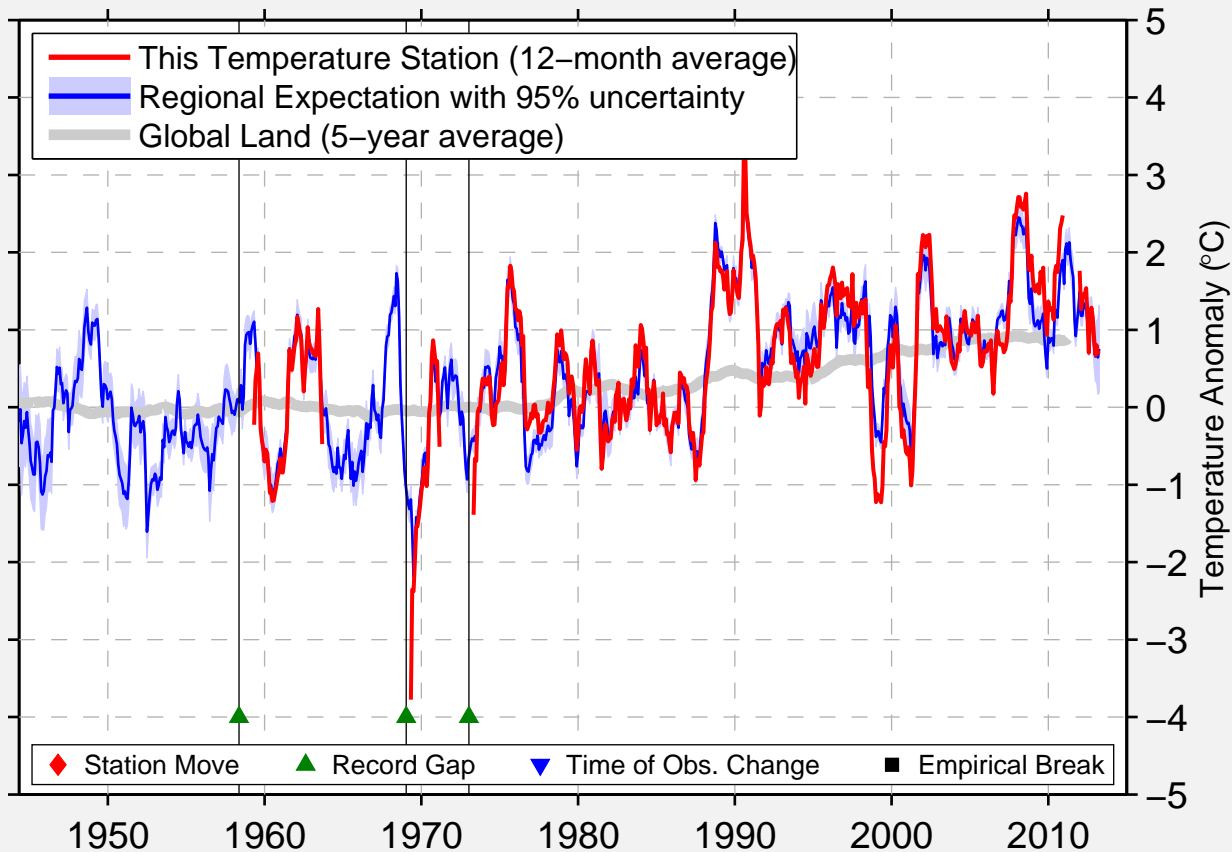

BURUKAN

53.050 N, 136.033 E (Russia)

Data Quality Controlled and Aligned at Breakpoints

Berkeley Earth