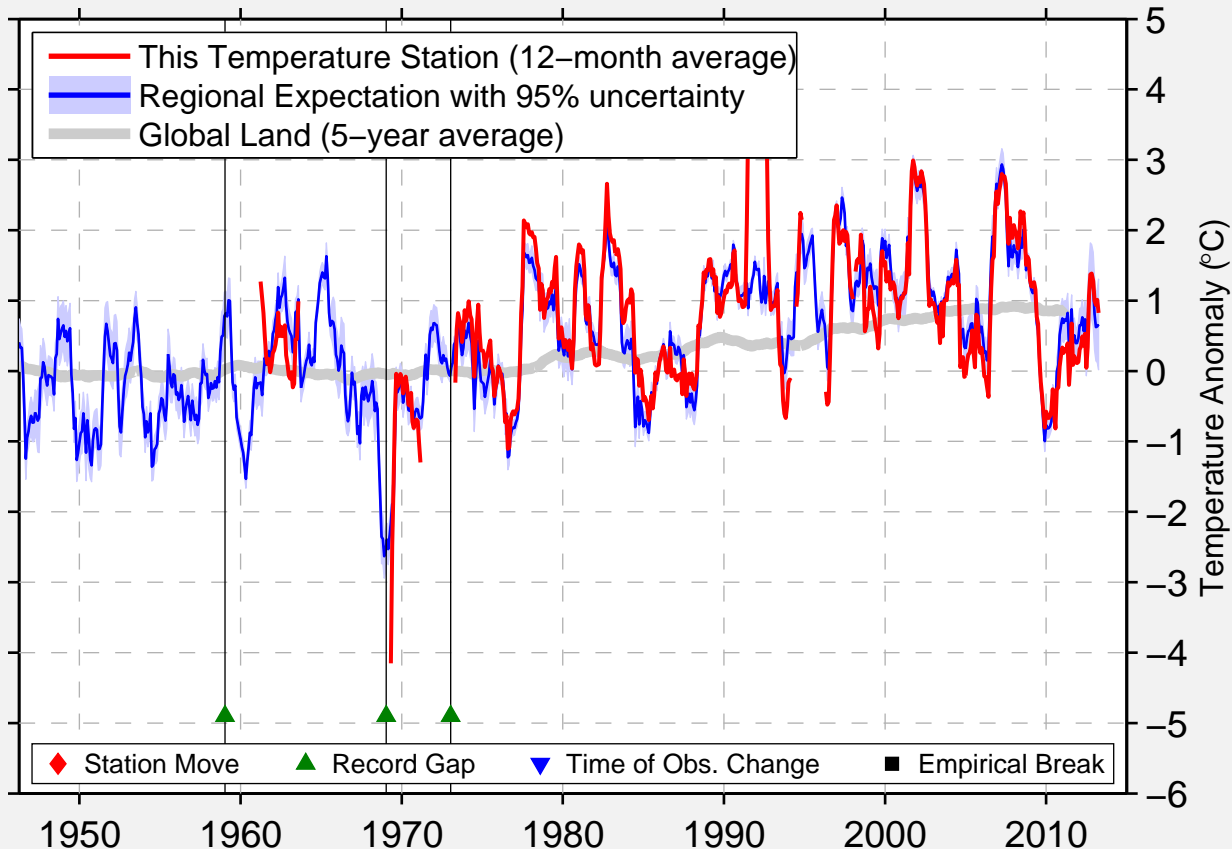

TASTYP

52.800 N, 89.917 E (Russia)

Data Quality Controlled and Aligned at Breakpoints

Berkeley Earth