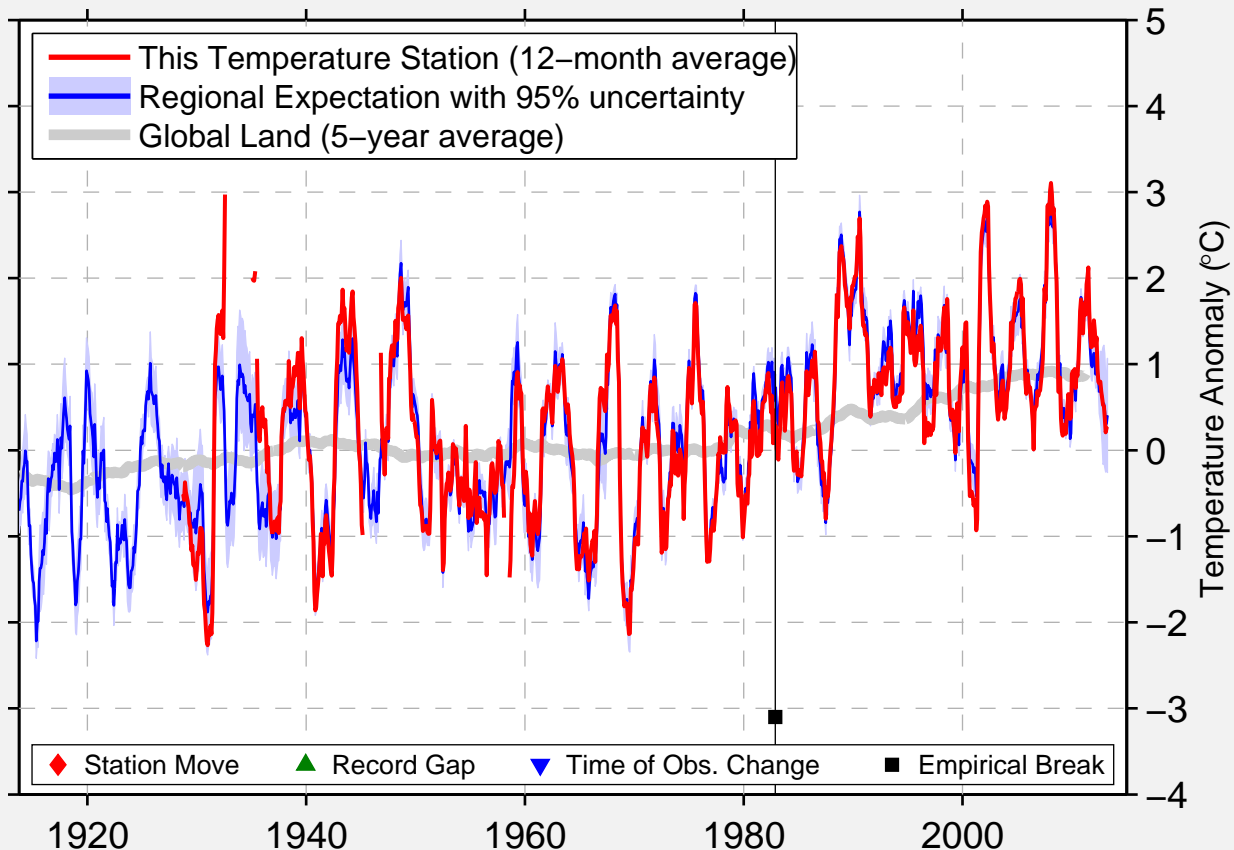

CHERNJAEVO

52.783 N, 126.000 E (Russia)

Data Quality Controlled and Aligned at Breakpoints

Berkeley Earth